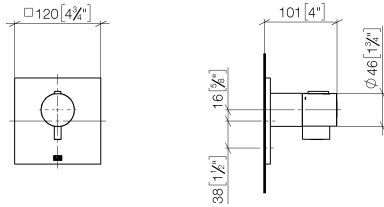

36 501 985

- cover plate 120 x 120 mm
- temperature control handle with safety limit stop at 38°C
- thermostat cartridge
- WRAS 2011026

Fits: IMO, MEM, CL.1, CYO

	Matte Black	36 501 985-33
	Chrome	36 501 985-00
	Brushed Platinum	36 501 985-06
	Platinum	36 501 985-08
	Dark Chrome	36 501 985-19
	Brushed Light Gold	36 501 985-27
	Brushed Durabronze (23kt Gold)	36 501 985-28
	Brushed Champagne (22kt Gold)	36 501 985-46
	Champagne (22kt Gold)	36 501 985-47
	Brushed Chrome	36 501 985-93
	Brushed Dark Platinum	36 501 985-99

Required miscellaneous

xTOOL Concealed thermostat module without volume control - 35 503 970 90
 •max. recess depth 160 mm
 •min. recess depth 95 mm

Recommended miscellaneous

xGRID Attachment set for integrating in the dry wall construction - 12 340 970 90

Required miscellaneous

xGRID Installation track 555 mm - 12 360 970 90

36 501 985

mm [inches]

Certificates

WRAS_2011026.

DVGW_DW-
6512DN0706.

LGA_29930.