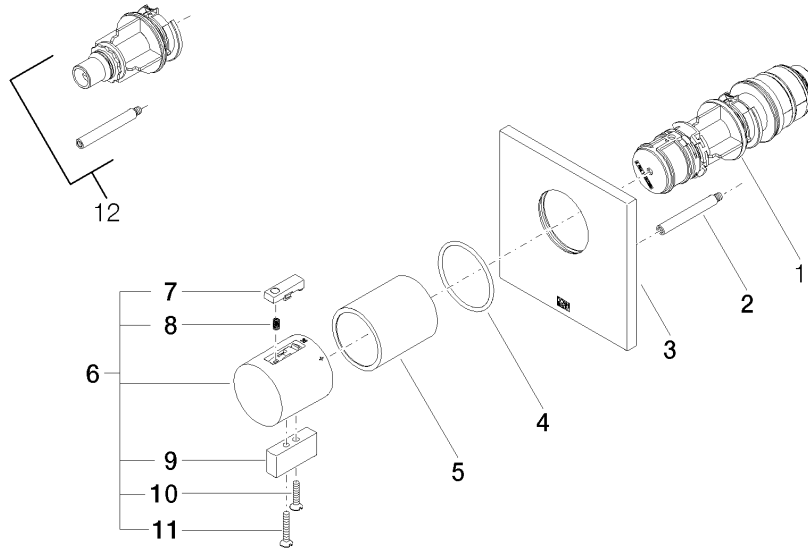

36 501 985

- cover plate 120 x 120 mm
- temperature control handle with safety limit stop at 38°C
- thermostat cartridge
- WRAS 2011026

Fits: IMO, MEM, CL.1, CYO

	Matte Black	36 501 985-33
	Chrome	36 501 985-00
	Brushed Platinum	36 501 985-06
	Platinum	36 501 985-08
	Dark Chrome	36 501 985-19
	Brushed Light Gold	36 501 985-27
	Brushed Durabronze (23kt Gold)	36 501 985-28
	Brushed Champagne (22kt Gold)	36 501 985-46
	Champagne (22kt Gold)	36 501 985-47
	Brushed Chrome	36 501 985-93
	Brushed Dark Platinum	36 501 985-99

Required miscellaneous

xTOOL Concealed thermostat module without volume control - 35 503 970 90
 •max. recess depth 160 mm
 •min. recess depth 95 mm

Recommended miscellaneous

xGRID Attachment set for integrating in the dry wall construction - 12 340 970 90

Required miscellaneous

xGRID Installation track 555 mm - 12 360 970 90

36 501 985

mm [inches]

Certificates

WRAS_2011026.

DVGW_DW-
6512DN0706.

LGA_29930.

LGA_29932.

36 501 985

Spare parts list

No.	Item Number	Name	Quantity used	Delivery time
1	90 15 05 065 00 90	cartridge	1	2
2	90 31 09 095 00 90	bar	1	2
3	09 11 02 196-33	cover	1	60
4	90 14 10 049 00 90	seal	1	2
5	90 21 02 112 00-33	sleeve	1	30
6	04 17 33 006 00-33	handle	1	60
7	90 21 33 011 00-13	handle	1	2
8	90 16 02 027 00 90	spring	1	2
9	09 20 33 006-33	handle	1	30
10	09 30 30 159-33	screw	1	30
11	09 30 30 160-33	screw	1	30
12	12 178 970 90	Extension 46 mm -	1	2