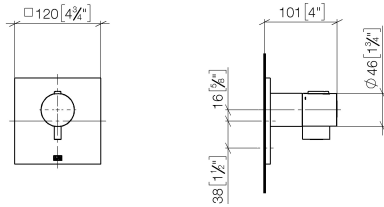

Required miscellaneous

- xTOOL Concealed thermostat module without volume control -** 35 503 970 90
- min. recess depth 95 mm
 - max. recess depth 160 mm

xTOOL Concealed thermostat without volume control 1/2" - Brushed
Champagne (22kt Gold)

IMO

36 501 985
mm [inches]

Certificates

WRAS_2011026.

DVGW_DW-
6512DN0706.

LGA_29930.

xTOOL Concealed thermostat without volume control 1/2" - Brushed
Champagne (22kt Gold)

36 501 985