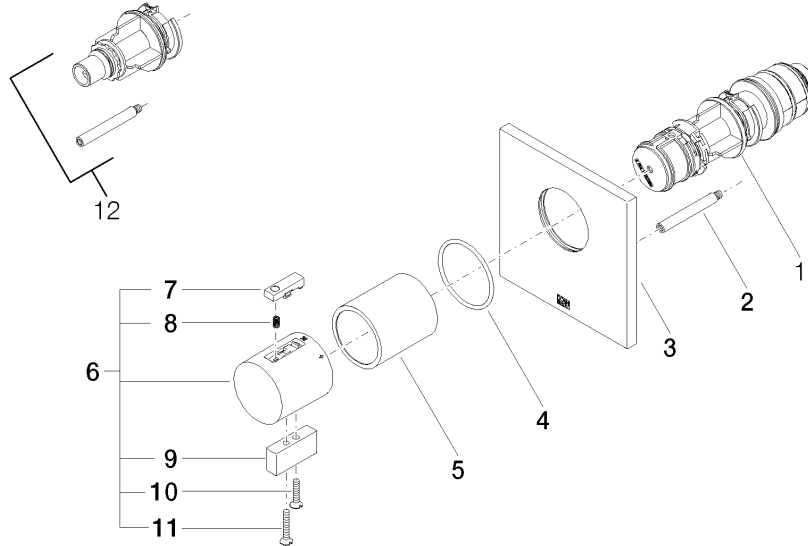

Required miscellaneous

xTOOL Concealed thermostat module without volume control - 35 503 970 90
 • max. recess depth 160 mm
 • min. recess depth 95 mm

Recommended miscellaneous

xGRID Attachment set for integrating in the dry wall construction - 12 340 970 90

Required miscellaneous

xGRID Installation track 555 mm - 12 360 970 90

36 501 985
mm [inches]

Certificates

WRAS_2011026.

DVGW_DW-
6512DN0706.

LGA_29930.

LGA_29932.

36 501 985

Spare parts list

No.	Item Number	Name	Quantity used	Delivery time
1	90 15 05 065 00 90	cartridge	1	2
2	90 31 09 095 00 90	bar	1	2
3	09 11 02 196-99	cover	1	60
4	90 14 10 049 00 90	seal	1	2
5	90 21 02 112 00-99	sleeve	1	-
Spare part can no longer be ordered, please order the replacement item				
6	04 17 33 006 00-99	handle	1	60
7	90 21 33 011 00-13	handle	1	2
8	90 16 02 027 00 90	spring	1	2
9	09 20 33 006-99	handle	1	30
10	09 30 30 159-99	screw	1	30
11	09 30 30 160-99	screw	1	30
12	12 178 970 90	Extension 46 mm -	1	2