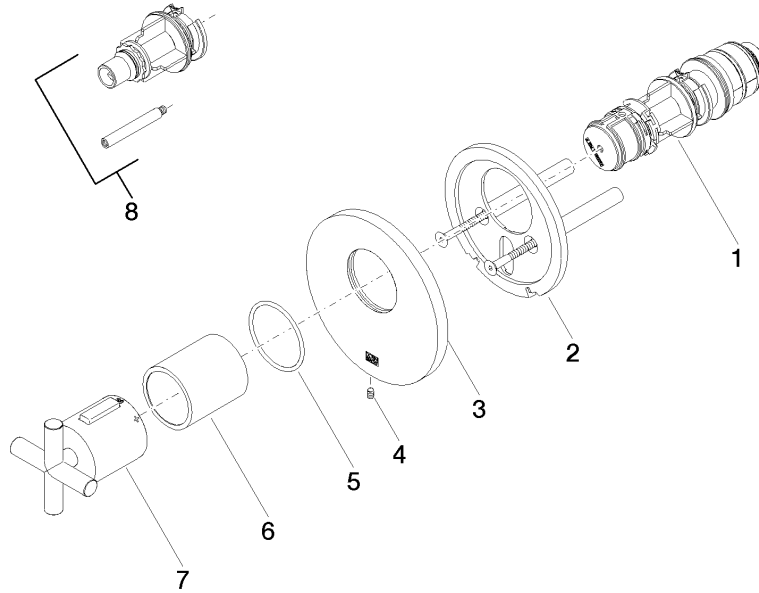

36 503 892

- cover plate Ø 123 mm
- temperature control handle with safety limit stop at 38°C
- thermostat cartridge
- WRAS 2011026

	Chrome	36 503 892-00
	Brushed Platinum	36 503 892-06
	Platinum	36 503 892-08
	Dark Chrome	36 503 892-19
	Brushed Durabronze (23kt Gold)	36 503 892-28
	Matte Black	36 503 892-33
	Brushed Bronze	36 503 892-42
	Brushed Champagne (22kt Gold)	36 503 892-46
	Champagne (22kt Gold)	36 503 892-47
	Brushed Chrome	36 503 892-93
	Brushed Dark Platinum	36 503 892-99

Required miscellaneous

xGRID Installation track 555 mm - 12 360 970 90

36 503 892

mm [inches]

Codes & Standards

DIN 4109

ISO 3822

Scottish Water
Byelaws

UK Water Supply
Regulations

Ü-Zeichen

Certificates

LGA_29

LGA_29

LGA_29

WRAS_2011

36 503 892

Product version from 5/1/2022

TARA xTOOL Concealed thermostat without volume control 3/4" - Chrome

TARA

36 503 892

Spare parts list

Product version from 5/1/2022

No.	Item Number	Name	Quantity used	Delivery time
	90 15 02 063 00 90	cartridge	8	2