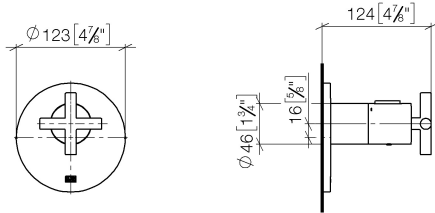

36 503 892

- cover plate Ø 123 mm
- temperature control handle with safety limit stop at 38°C
- thermostat cartridge
- WRAS 2011026

	Chrome	36 503 892-00
	Brushed Platinum	36 503 892-06
	Platinum	36 503 892-08
	Dark Chrome	36 503 892-19
	Brushed Durabronze (23kt Gold)	36 503 892-28
	Matte Black	36 503 892-33
	Brushed Bronze	36 503 892-42
	Brushed Champagne (22kt Gold)	36 503 892-46
	Champagne (22kt Gold)	36 503 892-47
	Brushed Chrome	36 503 892-93
	Brushed Dark Platinum	36 503 892-99

Required miscellaneous

xTOOL Concealed thermostat module without volume control - 35 503 970 90
 •max. recess depth 160 mm
 •min. recess depth 95 mm

Recommended miscellaneous

xGRID Attachment set for integrating in the dry wall construction - 12 340 970 90

Required miscellaneous

xGRID Installation track 555 mm - 12 360 970 90

36 503 892

mm [inches]

Codes & Standards

DIN 4109

ISO 3822

Scottish Water
Byelaws