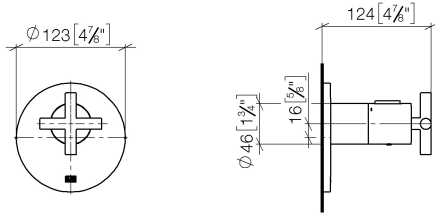

**Required miscellaneous**

**xGRID Installation track 555 mm -** 12 360 970 90

TARA xTOOL Concealed thermostat without volume control 3/4" - Brushed Platinum

TARA

36 503 892  
mm [inches]

Codes & Standards