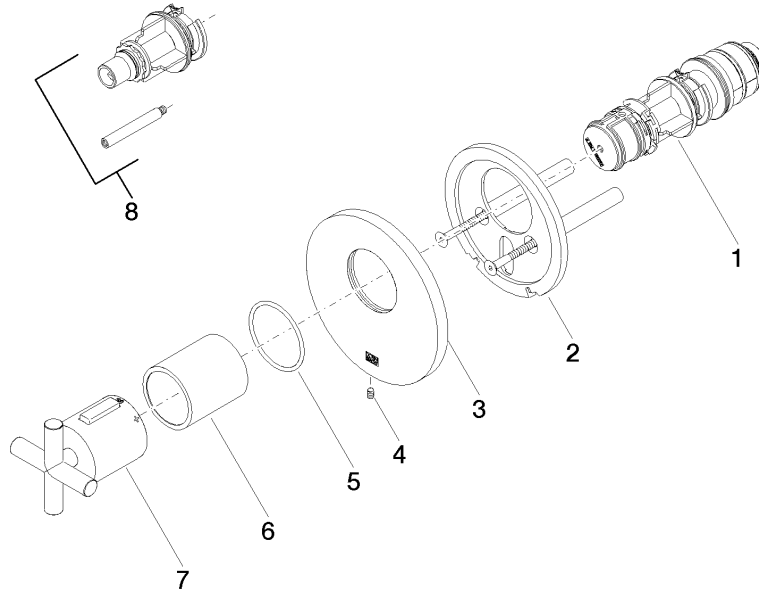

**Required miscellaneous**

**xGRID Installation track 555 mm -** 12 360 970 90

TARA xTOOL Concealed thermostat without volume control 3/4" - Brushed Platinum

TARA

36 503 892  
mm [inches]

Codes & Standards

DIN 4109	ISO 3822	Scottish Water Byelaws	UK Water Supply Regulations
----------	----------	------------------------	-----------------------------

Ü-Zeichen

Certificates

LGA_29	LGA_29	LGA_29	WRAS_2011
--------	--------	--------	-----------

36 503 892

Product version from 5/1/2022

TARA xTOOL Concealed thermostat without volume control 3/4" - Brushed  
Platinum

TARA

36 503 892