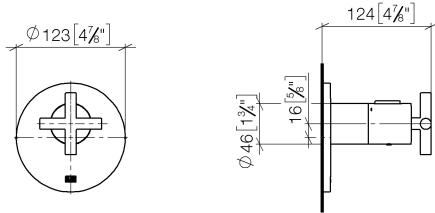

36 503 892

- cover plate Ø 123 mm
- temperature control handle with safety limit stop at 38°C
- thermostat cartridge
- WRAS 2011026

	Platinum	36 503 892-08
	Chrome	36 503 892-00
	Brushed Platinum	36 503 892-06
	Dark Chrome	36 503 892-19
	Brushed Durabronze (23kt Gold)	36 503 892-28
	Matte Black	36 503 892-33
	Brushed Bronze	36 503 892-42
	Brushed Champagne (22kt Gold)	36 503 892-46
	Champagne (22kt Gold)	36 503 892-47
	Brushed Chrome	36 503 892-93
	Brushed Dark Platinum	36 503 892-99

**Required miscellaneous**

**xTOOL Concealed thermostat module without volume control -** 35 503 970 90  
 •max. recess depth 160 mm  
 •min. recess depth 95 mm

**Recommended miscellaneous**

**xGRID Attachment set for integrating in the dry wall construction -** 12 340 970 90

**Required miscellaneous**

**xGRID Installation track 555 mm -** 12 360 970 90

36 503 892

mm [inches]

Codes & Standards

DIN 4109

ISO 3822

Scottish Water  
Byelaws