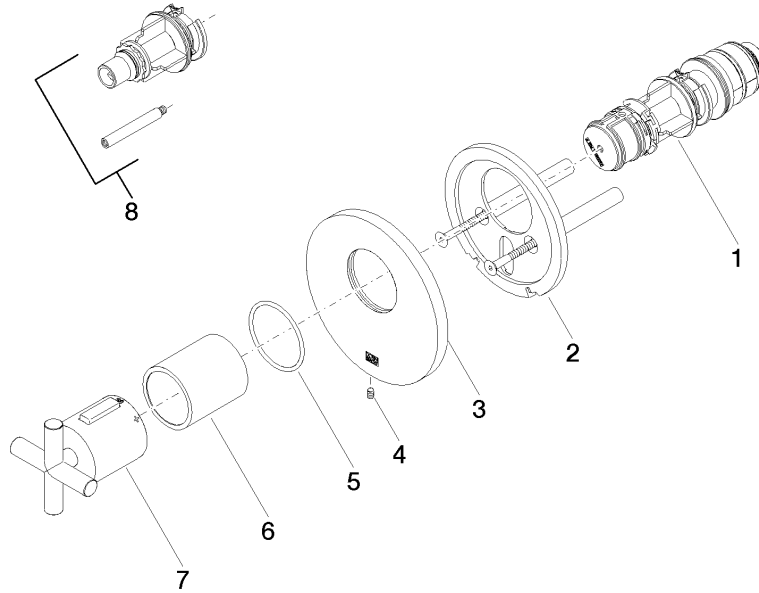

36 503 892

- cover plate Ø 123 mm
- temperature control handle with safety limit stop at 38°C
- thermostat cartridge
- WRAS 2011026

	Platinum	36 503 892-08
	Chrome	36 503 892-00
	Brushed Platinum	36 503 892-06
	Dark Chrome	36 503 892-19
	Brushed Durabronze (23kt Gold)	36 503 892-28
	Matte Black	36 503 892-33
	Brushed Bronze	36 503 892-42
	Brushed Champagne (22kt Gold)	36 503 892-46
	Champagne (22kt Gold)	36 503 892-47
	Brushed Chrome	36 503 892-93
	Brushed Dark Platinum	36 503 892-99

**Required miscellaneous**

**xGRID Installation track 555 mm -** 12 360 970 90

36 503 892

mm [inches]

Codes & Standards

DIN 4109

ISO 3822

Scottish Water  
Byelaws

UK Water Supply  
Regulations

Ü-Zeichen

Certificates

LGA\_29

LGA\_29

LGA\_29

WRAS\_2011

36 503 892

Product version from 5/1/2022

TARA xTOOL Concealed thermostat without volume control 3/4" - Platinum

TARA

36 503 892

**Spare parts list**

**Product version from 5/1/2022**

No.	Item Number	Name	Quantity used	Delivery time
	90 15 02 063 00 90	cartridge	8	2