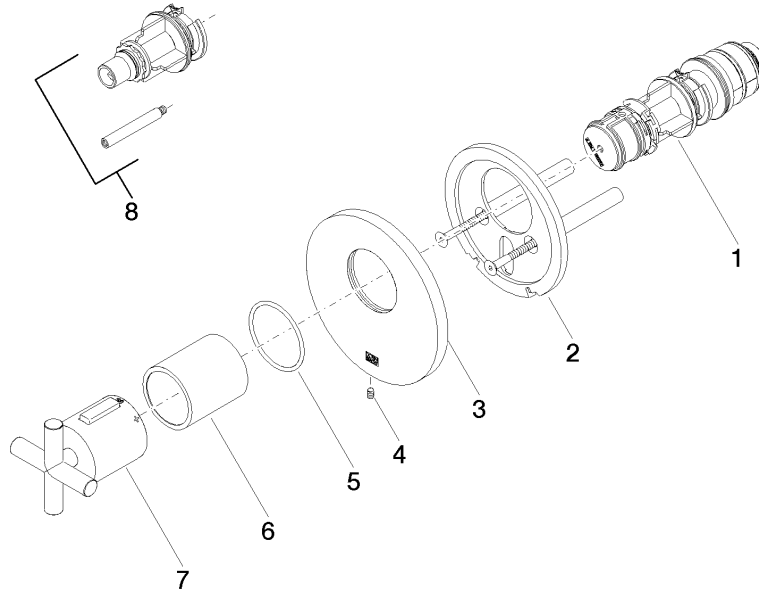

36 503 892

- cover plate Ø 123 mm
- temperature control handle with safety limit stop at 38°C
- thermostat cartridge
- WRAS 2011026

	Dark Chrome	36 503 892-19
	Chrome	36 503 892-00
	Brushed Platinum	36 503 892-06
	Platinum	36 503 892-08
	Brushed Durabronze (23kt Gold)	36 503 892-28
	Matte Black	36 503 892-33
	Brushed Bronze	36 503 892-42
	Brushed Champagne (22kt Gold)	36 503 892-46
	Champagne (22kt Gold)	36 503 892-47
	Brushed Chrome	36 503 892-93
	Brushed Dark Platinum	36 503 892-99

36 503 892

mm [inches]

Codes & Standards

DIN 4109	ISO 3822	Scottish Water Byelaws	UK Water Supply Regulations
----------	----------	------------------------	-----------------------------

Ü-Zeichen

Certificates

LGA_29	LGA_29	LGA_29	WRAS_2011
--------	--------	--------	-----------

36 503 892

Product version from 5/1/2022

Parts for other finishes can be found here: Chrome

TARA xTOOL Concealed thermostat without volume control 3/4" - Dark Chrome

TARA

36 503 892

Spare parts list

Product version from 5/1/2022

No.	Item Number	Name	Quantity used	Delivery time
	90 15 02 063 00 90	cartridge	8	2