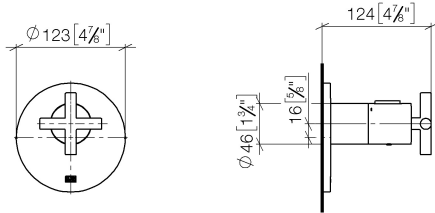

36 503 892

- cover plate Ø 123 mm
- temperature control handle with safety limit stop at 38°C
- thermostat cartridge
- WRAS 2011026

	Dark Chrome	36 503 892-19
	Chrome	36 503 892-00
	Brushed Platinum	36 503 892-06
	Platinum	36 503 892-08
	Brushed Durabronze (23kt Gold)	36 503 892-28
	Matte Black	36 503 892-33
	Brushed Bronze	36 503 892-42
	Brushed Champagne (22kt Gold)	36 503 892-46
	Champagne (22kt Gold)	36 503 892-47
	Brushed Chrome	36 503 892-93
	Brushed Dark Platinum	36 503 892-99

36 503 892

mm [inches]

Codes & Standards

DIN 4109	ISO 3822	Scottish Water Byelaws	UK Water Supply Regulations
----------	----------	------------------------	-----------------------------

Ü-Zeichen

Certificates