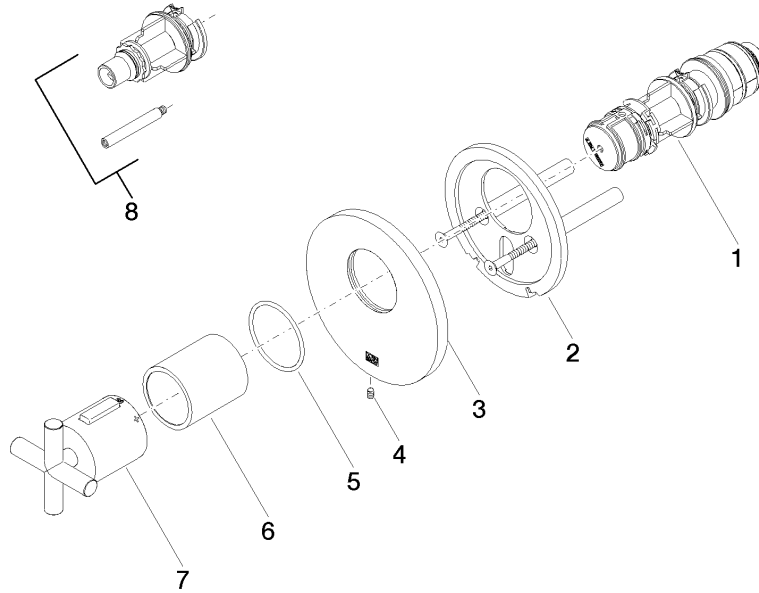

Required miscellaneous

xGRID Installation track 555 mm - 12 360 970 90

TARA xTOOL Concealed thermostat without volume control 3/4" - Brushed Durabronze (23kt Gold)

TARA

36 503 892
mm [inches]

Codes & Standards

DIN 4109	ISO 3822	Scottish Water Byelaws	UK Water Supply Regulations
----------	----------	------------------------	-----------------------------

Ü-Zeichen

Certificates

LGA_29	LGA_29	LGA_29	WRAS_2011
--------	--------	--------	-----------

36 503 892

Product version from 5/1/2022

TARA xTOOL Concealed thermostat without volume control 3/4" - Brushed
Durabross (23kt Gold)

TARA

36 503 892

Spare parts list

Product version from 5/1/2022

No.	Item Number	Name	Quantity used	Delivery time
	90 15 02 063 00 90	cartridge	8	2