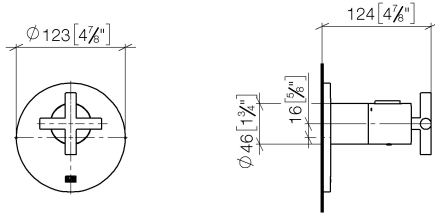

Required miscellaneous

xTOOL Concealed thermostat module without volume control - 35 503 970 90
 • max. recess depth 160 mm
 • min. recess depth 95 mm

Recommended miscellaneous

xGRID Attachment set for integrating in the dry wall construction - 12 340 970 90

Required miscellaneous

xGRID Installation track 555 mm - 12 360 970 90

TARA xTOOL Concealed thermostat without volume control 3/4" - Brushed Durabronze (23kt Gold)

TARA

36 503 892
mm [inches]

Codes & Standards