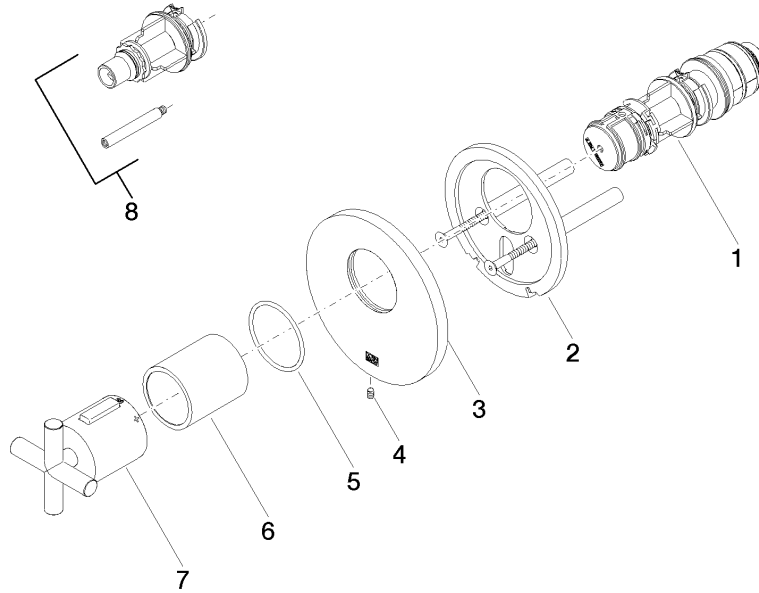

36 503 892

- cover plate Ø 123 mm
- temperature control handle with safety limit stop at 38°C
- thermostat cartridge
- WRAS 2011026

	Matte Black	36 503 892-33
	Chrome	36 503 892-00
	Brushed Platinum	36 503 892-06
	Platinum	36 503 892-08
	Dark Chrome	36 503 892-19
	Brushed Durabronze (23kt Gold)	36 503 892-28
	Brushed Bronze	36 503 892-42
	Brushed Champagne (22kt Gold)	36 503 892-46
	Champagne (22kt Gold)	36 503 892-47
	Brushed Chrome	36 503 892-93
	Brushed Dark Platinum	36 503 892-99

Required miscellaneous

xGRID Installation track 555 mm - 12 360 970 90

36 503 892

mm [inches]

Codes & Standards

DIN 4109

ISO 3822

Scottish Water
Byelaws

UK Water Supply
Regulations

Ü-Zeichen

Certificates

LGA_29

LGA_29

LGA_29

WRAS_2011

36 503 892

Product version from 5/1/2022

TARA xTOOL Concealed thermostat without volume control 3/4" - Matte Black

TARA

36 503 892

Spare parts list

Product version from 5/1/2022

No.	Item Number	Name	Quantity used	Delivery time
	90 15 02 063 00 90	cartridge	8	2