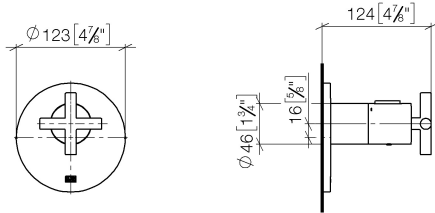

36 503 892

- cover plate Ø 123 mm
- temperature control handle with safety limit stop at 38°C
- thermostat cartridge
- WRAS 2011026

	Matte Black	36 503 892-33
	Chrome	36 503 892-00
	Brushed Platinum	36 503 892-06
	Platinum	36 503 892-08
	Dark Chrome	36 503 892-19
	Brushed Durabronze (23kt Gold)	36 503 892-28
	Brushed Bronze	36 503 892-42
	Brushed Champagne (22kt Gold)	36 503 892-46
	Champagne (22kt Gold)	36 503 892-47
	Brushed Chrome	36 503 892-93
	Brushed Dark Platinum	36 503 892-99

Required miscellaneous

xTOOL Concealed thermostat module without volume control - 35 503 970 90
 •max. recess depth 160 mm
 •min. recess depth 95 mm

Recommended miscellaneous

xGRID Attachment set for integrating in the dry wall construction - 12 340 970 90

Required miscellaneous

xGRID Installation track 555 mm - 12 360 970 90

36 503 892

mm [inches]

Codes & Standards

DIN 4109

ISO 3822

Scottish Water
Byelaws