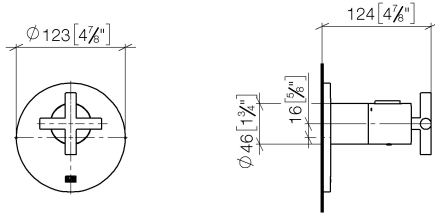

**TARA xTOOL Concealed thermostat without volume control 3/4" - Brushed  
Champagne (22kt Gold)**

TARA

36 503 892

- cover plate Ø 123 mm
- temperature control handle with safety limit stop at 38°C
- thermostat cartridge
- WRAS 2011026

# TARA xTOOL Concealed thermostat without volume control 3/4" - Brushed Champagne (22kt Gold)

TARA

36 503 892  
mm [inches]