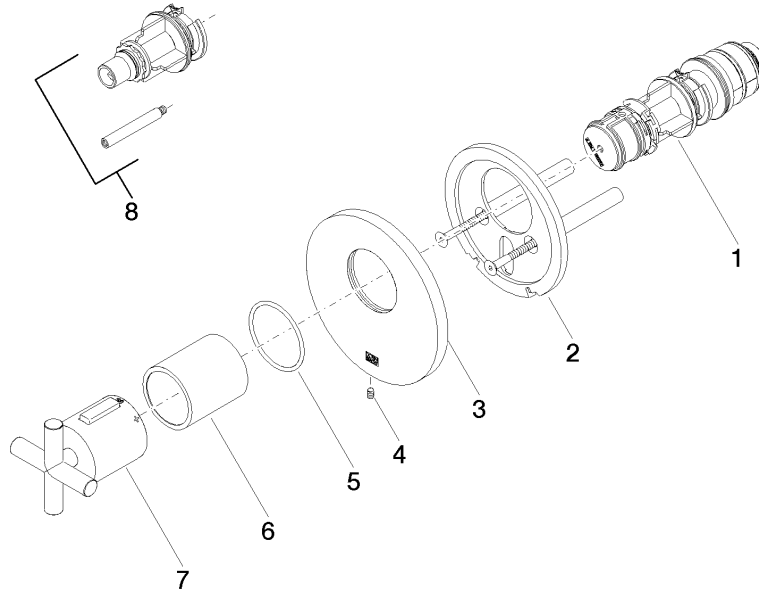

# TARA xTOOL Concealed thermostat without volume control 3/4" - Brushed Champagne (22kt Gold)

TARA

36 503 892

**Product version from 5/1/2022**

Parts for other finishes can be found here: [Chrome](#)

TARA xTOOL Concealed thermostat without volume control 3/4" - Brushed  
Champagne (22kt Gold)