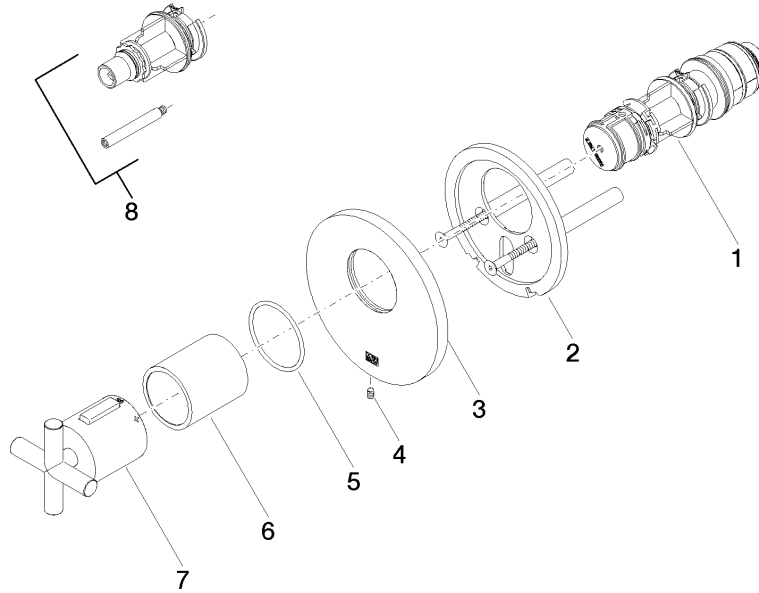

TARA xTOOL Concealed thermostat without volume control 3/4" - Champagne  
(22kt Gold)

TARA

36 503 892  
mm [inches]

Codes & Standards

DIN 4109	ISO 3822	Scottish Water Byelaws	UK Water Supply Regulations
----------	----------	---------------------------	--------------------------------

# TARA xTOOL Concealed thermostat without volume control 3/4" - Champagne (22kt Gold)

TARA

36 503 892

**Product version from 5/1/2022**

Parts for other finishes can be found here: [Chrome](#)

TARA xTOOL Concealed thermostat without volume control 3/4" - Champagne  
(22kt Gold)