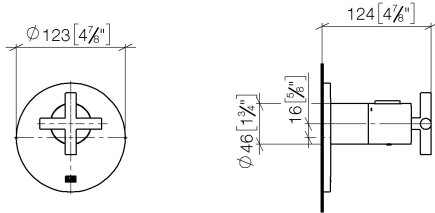

**TARA xTOOL Concealed thermostat without volume control 3/4" - Champagne (22kt Gold)**

TARA

36 503 892

- cover plate Ø 123 mm
- temperature control handle with safety limit stop at 38°C
- thermostat cartridge
- WRAS 2011026

TARA xTOOL Concealed thermostat without volume control 3/4" - Champagne  
(22kt Gold)

TARA

36 503 892  
mm [inches]

Codes & Standards

DIN 4109	ISO 3822	Scottish Water Byelaws	UK Water Supply Regulations
----------	----------	---------------------------	--------------------------------