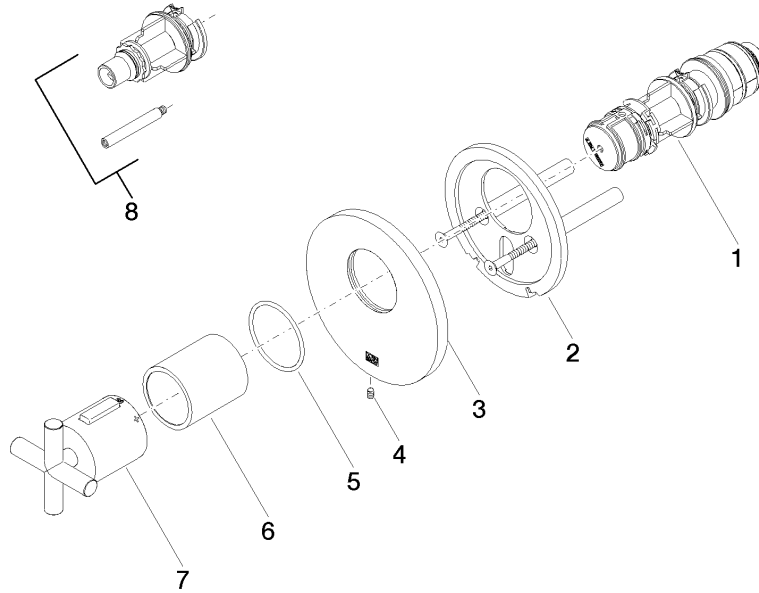

**Required miscellaneous**

**xTOOL Concealed thermostat module without volume control -** 35 503 970 90  
 •max. recess depth 160 mm  
 •min. recess depth 95 mm

**Recommended miscellaneous**

**xGRID Attachment set for integrating in the dry wall construction -** 12 340 970 90

**Required miscellaneous**

**xGRID Installation track 555 mm -** 12 360 970 90

36 503 892  
mm [inches]

**Codes & Standards**

DIN 4109	ISO 3822	Scottish Water Byelaws	UK Water Supply Regulations
----------	----------	---------------------------	--------------------------------

Ü-Zeichen

**Certificates**

LGA_29	LGA_29	LGA_29	WRAS_2011
--------	--------	--------	-----------

36 503 892

Product version from 5/1/2022

TARA xTOOL Concealed thermostat without volume control 3/4" - Brushed Chrome