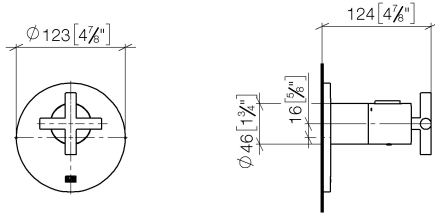

**Required miscellaneous**

**xTOOL Concealed thermostat module without volume control -** 35 503 970 90  
 •max. recess depth 160 mm  
 •min. recess depth 95 mm

**Recommended miscellaneous**

**xGRID Attachment set for integrating in the dry wall construction -** 12 340 970 90

**Required miscellaneous**

**xGRID Installation track 555 mm -** 12 360 970 90

36 503 892  
mm [inches]

**Codes & Standards**

DIN 4109	ISO 3822	Scottish Water Byelaws	UK Water Supply Regulations
----------	----------	---------------------------	--------------------------------