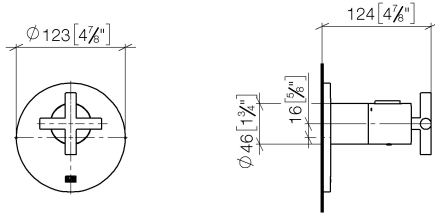

**Required miscellaneous**

**xGRID Installation track 555 mm -** 12 360 970 90

TARA xTOOL Concealed thermostat without volume control 3/4" - Brushed Dark Platinum

TARA

36 503 892  
mm [inches]

Codes & Standards