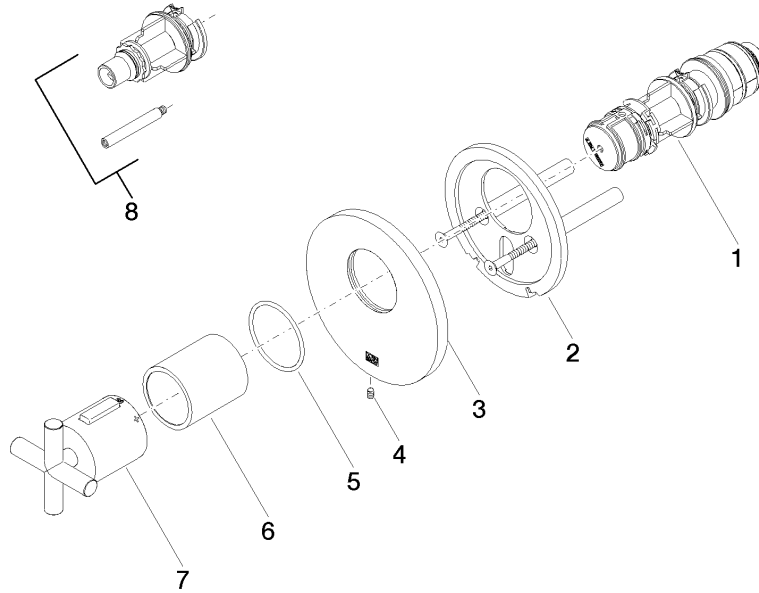

**Required miscellaneous**

**xGRID Installation track 555 mm -** 12 360 970 90

TARA xTOOL Concealed thermostat without volume control 3/4" - Brushed Dark Platinum

TARA

36 503 892  
mm [inches]

Codes & Standards

DIN 4109	ISO 3822	Scottish Water Byelaws	UK Water Supply Regulations
----------	----------	------------------------	-----------------------------

Ü-Zeichen

Certificates

LGA_29	LGA_29	LGA_29	WRAS_2011
--------	--------	--------	-----------

36 503 892

Product version from 5/1/2022

TARA xTOOL Concealed thermostat without volume control 3/4" - Brushed  
Dark Platinum

TARA

36 503 892

### Spare parts list