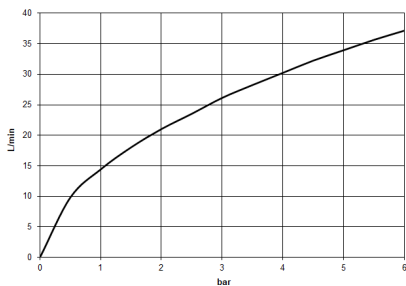

**Required miscellaneous**

**xGRID Installation track 555 mm -** 12 360 970 90

36 503 979  
mm [inches]

Flow rate chart

3551197090 + 36503xxx-FF + 366x7xxx-FF

Certificates

WRAS\_2011026.

DVGW\_DW-  
6512DN0706.