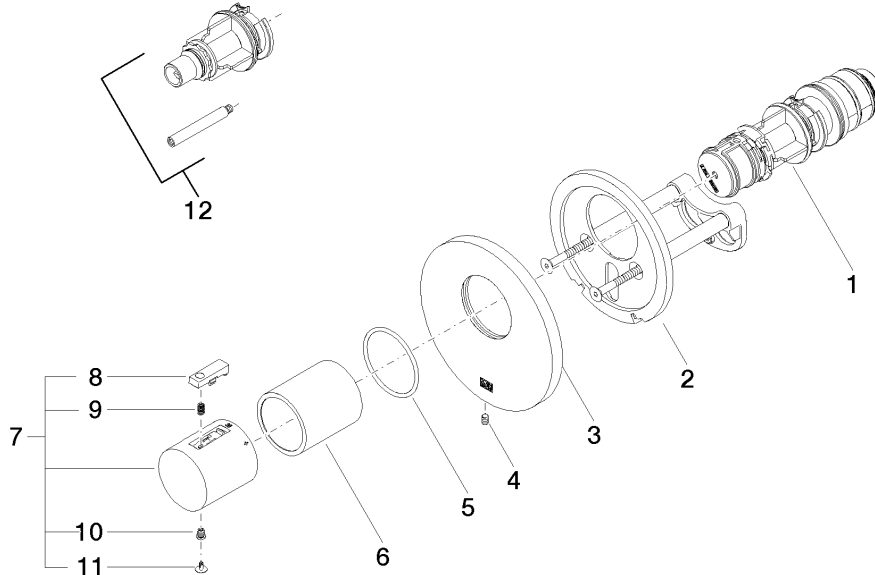

**Required miscellaneous**

**xTOOL Concealed thermostat module without volume control -** 35 503 970 90  
 • max. recess depth 110 mm  
 • min. recess depth 85 mm

**Recommended miscellaneous**

**xGRID Attachment set for integrating in the dry wall construction -** 12 340 970 90

**Required miscellaneous**

**xGRID Installation track 555 mm -** 12 360 970 90

36 503 979  
mm [inches]

Flow rate chart

3551197090 + 36503xxx-FF + 366x7xxx-FF

Certificates

WRAS\_2011026.

DVGW\_DW-  
6512DN0706.

### Spare parts list

No.	Item Number	Name	Quantity used	Delivery time
1	90 15 02 063 00 90	cartridge	1	2
2	90 11 01 196 00 90	base	1	2
3	09 11 02 537-47	cover	1	30
4	09 31 11 048 90	pin	1	2
5	90 14 10 049 00 90	seal	1	2
6	90 21 02 112 00-47	sleeve	1	30
7	90 17 33 004 00-47	handle	1	30
8	90 21 33 011 00-13	handle	1	2
9	90 16 02 027 00 90	spring	1	2
10	90 30 30 136 00 90	screw	1	2
11	90 31 20 049 00-13	plug	1	30
12	12 178 970 90	Extension 46 mm -	1	2