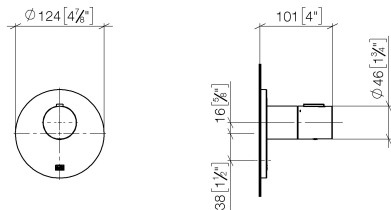

**Required miscellaneous**

**xTOOL Concealed thermostat module without volume control -** 35 503 970 90  
 • max. recess depth 110 mm  
 • min. recess depth 85 mm

**Recommended miscellaneous**

**xGRID Attachment set for integrating in the dry wall construction -** 12 340 970 90

**Required miscellaneous**

**xGRID Installation track 555 mm -** 12 360 970 90

36 503 979  
mm [inches]

Flow rate chart

3551197090 + 36503xxx-FF + 366x7xxx-FF

Certificates

WRAS\_2011026.

DVGW\_DW-  
6512DN0706.