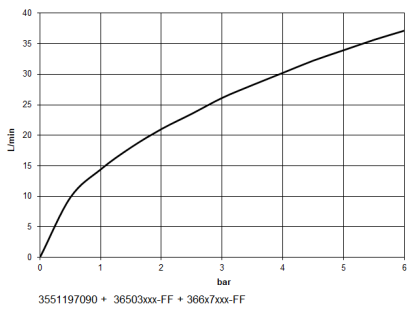

Required miscellaneous

xGRID Installation track 555 mm - 12 360 970 90

36 503 985

mm [inches]

Flow rate chart

Certificates

WRAS_2011026.

DVGW_DW-
6512DN0706.