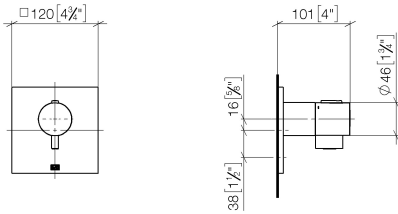

**Required miscellaneous**

**xTOOL Concealed thermostat module without volume control -** 35 503 970 90  
 •max. recess depth 160 mm  
 •min. recess depth 95 mm

**Recommended miscellaneous**

**xGRID Attachment set for integrating in the dry wall construction -** 12 340 970 90

**Required miscellaneous**

**xGRID Installation track 555 mm -** 12 360 970 90

36 503 985

mm [inches]

Flow rate chart

Codes & Standards

DIN 4109

EN 1111