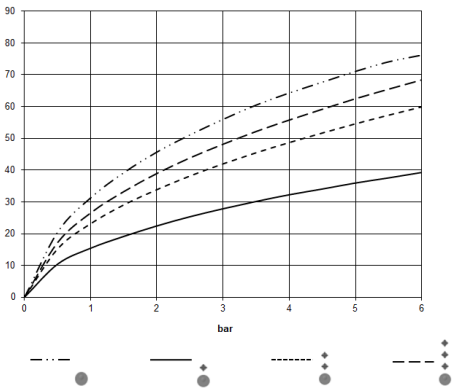

**Required miscellaneous**

**xGRID Installation track 555 mm -** 12 360 970 90

36 503 985

mm [inches]

Flow rate chart

Codes & Standards

DIN 4109

EN 1111