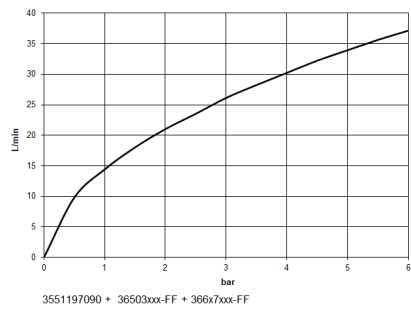

Required miscellaneous

xGRID Installation track 555 mm - 12 360 970 90

36 503 985
mm [inches]

Flow rate chart

Certificates

WRAS_2011026. DVGW_DW-6512DN0706. LGA_29930. LGA_29932.

36 503 985

Spare parts list