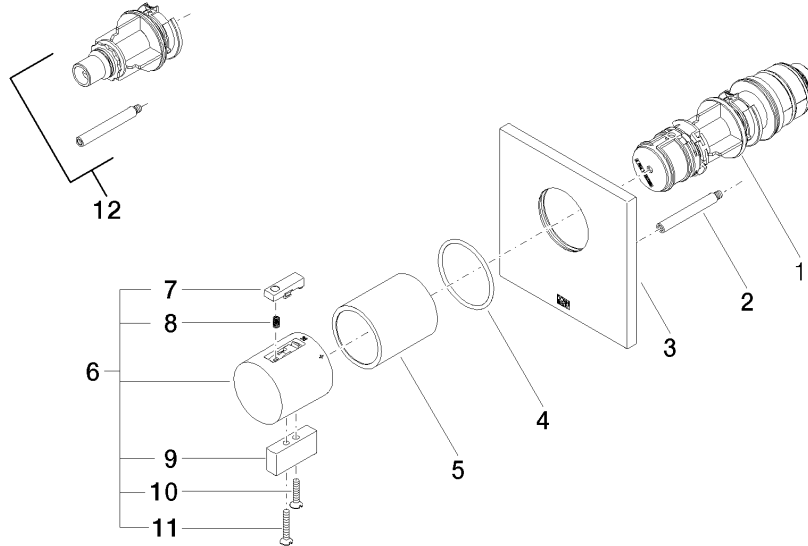

Required miscellaneous

xTOOL Concealed thermostat module without volume control - 35 503 970 90
 • max. recess depth 160 mm
 • min. recess depth 95 mm

Recommended miscellaneous

xGRID Attachment set for integrating in the dry wall construction - 12 340 970 90

Required miscellaneous

xGRID Installation track 555 mm - 12 360 970 90

36 503 985
mm [inches]

Flow rate chart

Certificates

WRAS_2011026. DVGW_DW-6512DN0706. LGA_29930. LGA_29932.

36 503 985

Spare parts list

No.	Item Number	Name	Quantity used	Delivery time
1	90 15 02 063 00 90	cartridge	1	2
2	90 31 09 095 00 90	bar	1	2
3	09 11 02 196-99	cover	1	60
4	90 14 10 049 00 90	seal	1	2
5	90 21 02 112 00-99	sleeve	1	-
Spare part can no longer be ordered, please order the replacement item				
6	04 17 33 006 00-99	handle	1	60
7	90 21 33 011 00-13	handle	1	2
8	90 16 02 027 00 90	spring	1	2
9	09 20 33 006-99	handle	1	30
10	09 30 30 159-99	screw	1	30
11	09 30 30 160-99	screw	1	30
12	12 178 970 90	Extension 46 mm -	1	2