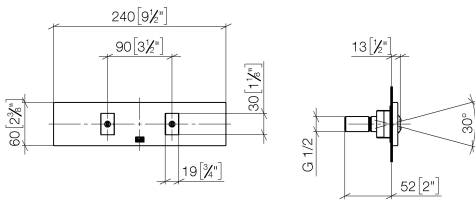

36 513 979

- AQUAPRESSURE FLOW, max. flow rate 10 l/min (at 3 bar)
- water jet adjustable
- cover plate 240 x 60 mm
- 1/2" connection
- WRAS 2005003

Fits: IMO, LULU, MADISON, MEM, TARA, CL.1, LISSÉ, VAIA, META, CYO

**Required miscellaneous**

- Concealed wall installation box - 35 206 970 90**
- max. recess depth 173 mm
  - min. recess depth 100 mm

**Recommended miscellaneous**

- xGRID Attachment set for integrating in the dry wall construction - 12 340 970 90**

**Required miscellaneous**

- xGRID Installation track 555 mm - 12 360 970 90**

36 513 979

mm [inches]

Flow rate chart

Trajectory diagram

Certificates

LGA\_29335.