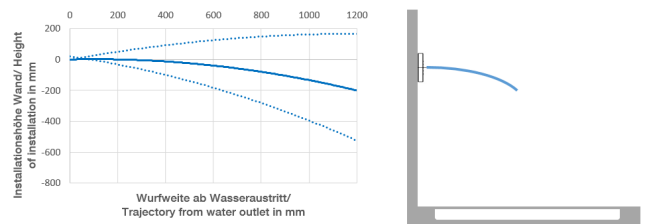

**Required miscellaneous**

- xGRID Installation track 555 mm - 12 360 970 90**

36 513 979

mm [inches]

Flow rate chart

Trajectory diagram

Certificates

LGA\_29335.