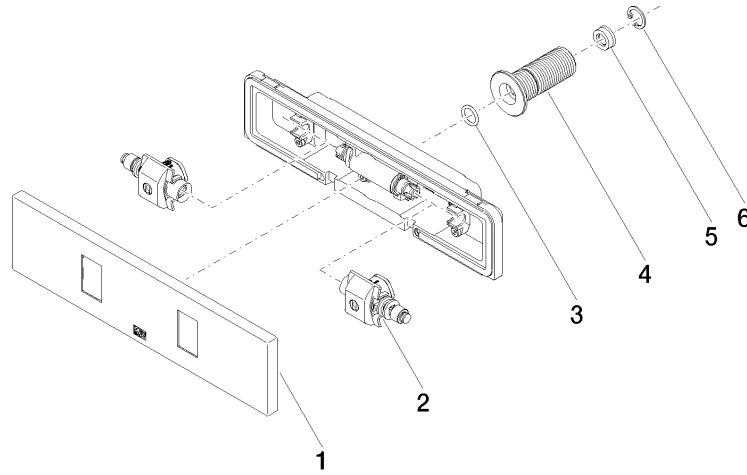

**Required miscellaneous**

- Concealed wall installation box - 35 206 970 90**
- max. recess depth 173 mm
  - min. recess depth 100 mm

**Recommended miscellaneous**

- xGRID Attachment set for integrating in the dry wall construction - 12 340 970 90**

**Required miscellaneous**

- xGRID Installation track 555 mm - 12 360 970 90**

36 513 979

mm [inches]

Flow rate chart

Trajectory diagram

Certificates

LGA\_29335.

### Spare parts list

No.	Item Number	Name	Quantity used	Delivery time
1	90 27 99 002 00-08	insert	1	40
2	90 31 10 013 00 90	insert	1	2
3	09 14 10 003 90	seal	1	2
4	09 24 05 015 90	nipple	1	2
5	09 23 01 134 90	flow reducer	1	2
6	09 16 01 014 90	ring	1	2