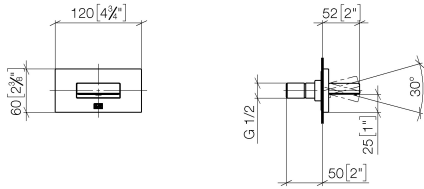

WATER CURVE Concealed body spray - Dark Chrome

IMO

36 514 979

- AQUAPRESSURE FLOW, max. flow rate 10 l/min (at 3 bar)
- water jet adjustable
- cover plate 120 x 60 mm
- 1/2" connection
- WRAS 2005004

Fits: IMO, LULU, MADISON, MEM, TARA, CL.1, LISSÉ, VAIA, META, CYO

Recommended miscellaneous

- Concealed wall elbow -** 35 085 970 90
- max. recess depth 163 mm
 - min. recess depth 90 mm

36 514 979

mm [inches]

Flow rate chart

Trajectory diagram

Certificates

LGA_29336.