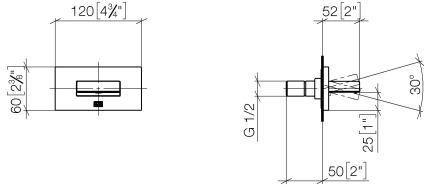

WATER CURVE Concealed body spray - Light Gold

IMO

36 514 979

- AQUAPRESSURE FLOW, max. flow rate 10 l/min (at 3 bar)
- water jet adjustable
- cover plate 120 x 60 mm
- 1/2" connection
- WRAS

Fits: IMO, LULU, MADISON, MEM, TARA, CL.1, LISSÉ, VAIA, META, CYO

Recommended miscellaneous

- | | | |
|---|-------------------------------|---------------|
|  | Concealed wall elbow - | 35 085 970 90 |
| | • min. recess depth 90 mm | |
| | • max. recess depth 163 mm | |

36 514 979

mm [inches]

Flow rate chart

Trajectory diagram

Certificates

LGA_29336.

36 514 979