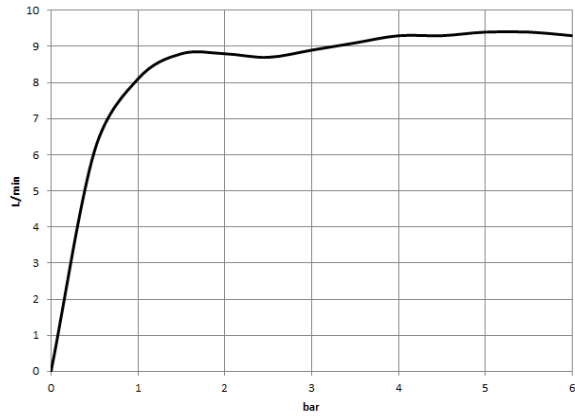

WATER CURVE Concealed body spray - Light Gold

IMO

36 514 979

- AQUAPRESSURE FLOW, max. flow rate 10 l/min (at 3 bar)
- water jet adjustable
- cover plate 120 x 60 mm
- 1/2" connection
- WRAS

Fits: IMO, LULU, MADISON, MEM, TARA, CL.1, LISSÉ, VAIA, META, CYO

Recommended miscellaneous

- | | | |
|---|-------------------------------|---------------|
|  | Concealed wall elbow - | 35 085 970 90 |
| | • min. recess depth 90 mm | |
| | • max. recess depth 163 mm | |

36 514 979

mm [inches]

Flow rate chart

Trajectory diagram

Certificates

LGA_29336.

36 514 979