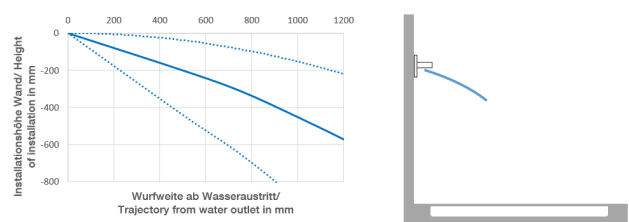

WATER CURVE Concealed body spray - Light Gold

IMO

36 514 979

- AQUAPRESSURE FLOW, max. flow rate 10 l/min (at 3 bar)
- water jet adjustable
- cover plate 120 x 60 mm
- 1/2" connection
- WRAS

Fits: IMO, LULU, MADISON, MEM, TARA, CL.1, LISSÉ, VAIA, META, CYO

Recommended miscellaneous

- | | | |
|---|-------------------------------|---------------|
|  | Concealed wall elbow - | 35 085 970 90 |
| | • min. recess depth 90 mm | |
| | • max. recess depth 163 mm | |

36 514 979

mm [inches]

Flow rate chart

Trajectory diagram

Certificates

LGA_29336.

36 514 979