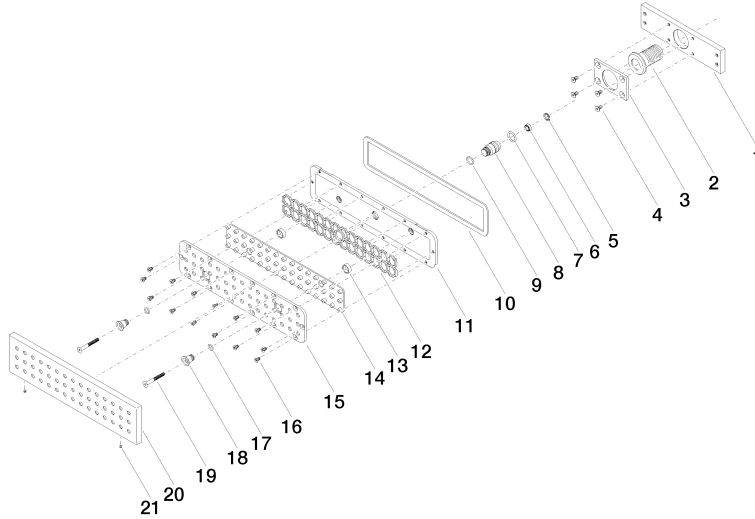

**Required miscellaneous**

- Concealed wall installation box -** 35 206 970 90
- max. recess depth 173 mm
  - min. recess depth 100 mm

**Recommended miscellaneous**

- xGRID Attachment set for integrating in the dry wall construction -** 12 340 970 90

**Required miscellaneous**

- xGRID Installation track 555 mm -** 12 360 970 90

36 517 979

mm [inches]

**Flow rate chart**

**Trajectory diagram**

**Certificates**

WRAS\_1304001. LGA\_19489.

36 517 979

36 517 979

Spare parts list

No.	Item Number	Name	Quantity used	Delivery time
1	09 11 02 137 90	holder	1	2
2	09 24 04 247 20 90	connection	1	2
3	09 11 02 138 90	plate	1	2
4	09 30 30 116 90	screw	4	2
5	09 16 01 016 90	ring	1	2
6	90 23 01 032 00 90	flow reducer	1	2
7	09 14 10 003 90	seal	1	2
8	09 24 04 248 90	nipple	1	2
9	09 14 10 042 90	seal	1	2
10	09 14 03 133 90	seal	1	2
11	09 11 02 135-08	base	1	-
Spare part can no longer be ordered, please order the replacement item				
12	09 17 97 058 90	holder	1	2
13	09 28 10 142 20 90	ring	2	2
14	09 12 01 076 90	insert	1	60
15	09 11 02 136-00	cover	1	60
16	09 30 30 163 90	screw	14	2
17	09 14 10 132 90	seal	2	2
18	09 24 04 249-08	nipple	2	-
Spare part can no longer be ordered, please order the replacement item				
19	09 30 30 164 90	screw	2	2
20	09 27 99 001-08	rosette	1	40
21	09 31 11 006 90	pin	2	2