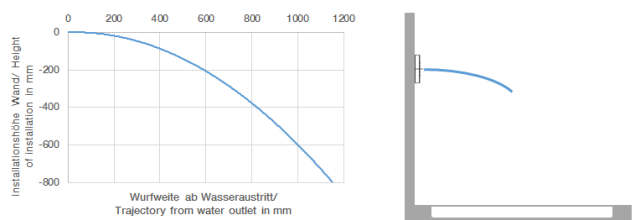

**Required miscellaneous**

- xGRID Installation track 555 mm -** 12 360 970 90

36 517 979

mm [inches]

**Flow rate chart**

**Trajectory diagram**

**Certificates**

WRAS\_1304001. LGA\_19489.