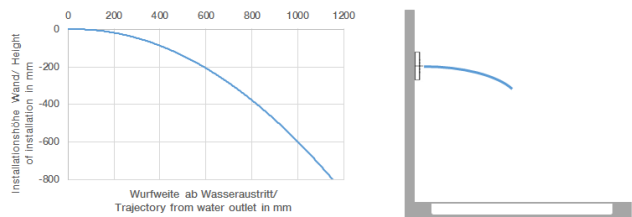

# WATER BAR Concealed body spray FlowReduce - Brushed Champagne (22kt Gold)

IMO

36 517 979

- HORIZONTAL RAIN, max. flow rate 6 l/min (at 3 bar)
- with anti-scale system
- cover plate 240 x 60 mm
- 1/2" connection
- This product can help a building meet the requirements of Green Building Rating Systems, e.g. LEED®, BREEAM®, DGNB

## Required miscellaneous

- xGRID Installation track 555 mm - 12 360 970 90**

36 517 979  
mm [inches]

**Flow rate chart**

**Trajectory diagram**

WATER BAR Concealed body spray FlowReduce - Brushed Champagne (22kt Gold)