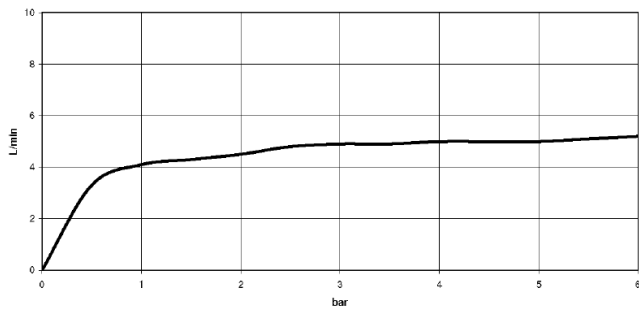

## Required miscellaneous

- xGRID Installation track 555 mm - 12 360 970 90**

36 517 979  
mm [inches]

**Flow rate chart**

**Trajectory diagram**

WATER BAR Concealed body spray FlowReduce - Brushed Champagne (22kt Gold)