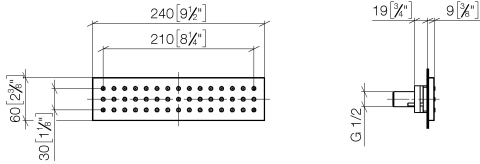

# WATER BAR Concealed body spray FlowReduce - Brushed Champagne (22kt Gold)

IMO

36 517 979

- HORIZONTAL RAIN, max. flow rate 6 l/min (at 3 bar)
- with anti-scale system
- cover plate 240 x 60 mm
- 1/2" connection
- This product can help a building meet the requirements of Green Building Rating Systems, e.g. LEED®, BREEAM®, DGNB

## Recommended miscellaneous

- xGRID Attachment set for integrating in the dry wall construction - 12 340 970 90**

## Required miscellaneous

- xGRID Installation track 555 mm - 12 360 970 90**

36 517 979  
mm [inches]

**Flow rate chart**

**Trajectory diagram**

WATER BAR Concealed body spray FlowReduce - Brushed Champagne (22kt Gold)