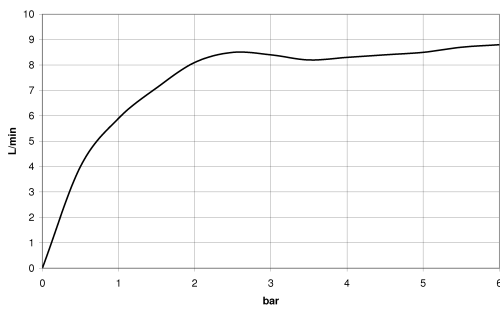

36 525 979

- HORIZONTAL RAIN, max. flow rate 9 l/min (at 3 bar)
- with anti-scale system
- cover plate 120 x 120 mm

Fits: IMO, LULU, MADISON, MEM, TARA, CL.1, LISSÉ, VAIA, META, CYO

	Brushed Platinum	36 525 979-06
	Chrome	36 525 979-00
	Platinum	36 525 979-08
	Dark Chrome	36 525 979-19
	Light Gold	36 525 979-26
	Brushed Light Gold	36 525 979-27
	Brushed Durabronze (23kt Gold)	36 525 979-28
	Matte Black	36 525 979-33
	Brushed Bronze	36 525 979-42
	Brushed Champagne (22kt Gold)	36 525 979-46
	Champagne (22kt Gold)	36 525 979-47
	Brushed Chrome	36 525 979-93
	Brushed Dark Platinum	36 525 979-99

**Concealed wall installation box -** 35 205 970 90  
 • max. recess depth 110 mm  
 • min. recess depth 85 mm

**Required miscellaneous**

**xGRID Installation track 555 mm -** 12 360 970 90

36 525 979

mm [inches]

### Flow rate chart