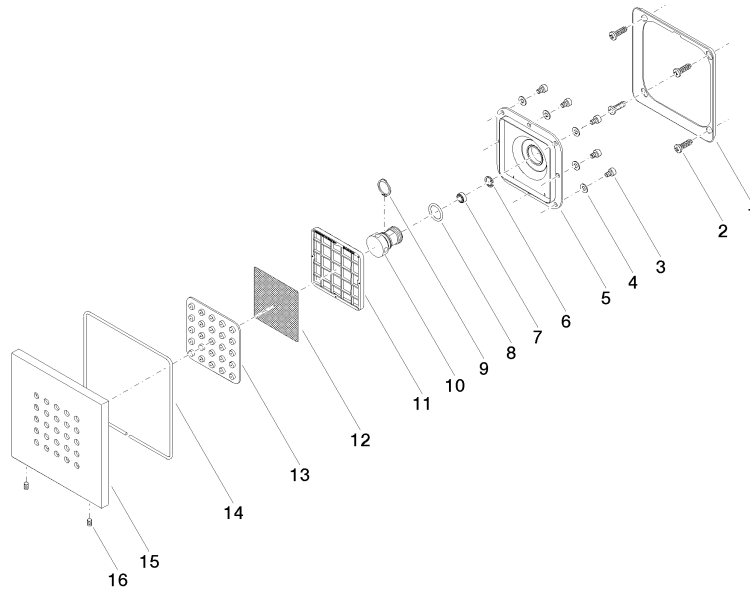

36 525 979

Spare parts list

No.	Item Number	Name	Quantity used	Delivery time
1	09 28 01 024 90	holder	1	2
2	09 30 31 022 90	screw	4	2
3	09 30 30 031 90	screw	8	2
4	09 30 11 024 90	disc	8	2
5	09 12 12 205 90	base	1	2
6	09 16 01 016 90	ring	1	2
7	09 23 01 136 90	flow reducer	1	2
8	09 14 10 130 90	seal	1	2
9	09 16 01 017 90	ring	1	2
10	09 17 11 146 90	distributor	1	60
11	09 17 97 057 90	holder	1	2
12	09 29 30 043 90	insert	1	2
13	09 12 01 075 90	insert	1	2
14	09 14 03 117 90	seal	1	2
15	09 27 98 004-06	rosette	1	10
16	09 31 11 048 90	pin	2	2