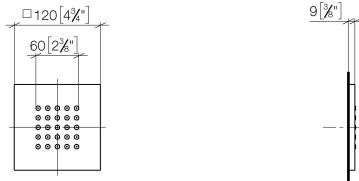

**Concealed wall installation box -** 35 205 970 90  
 • max. recess depth 110 mm  
 • min. recess depth 85 mm

**Required miscellaneous**

**xGRID Installation track 555 mm -** 12 360 970 90

36 525 979

mm [inches]

### Flow rate chart