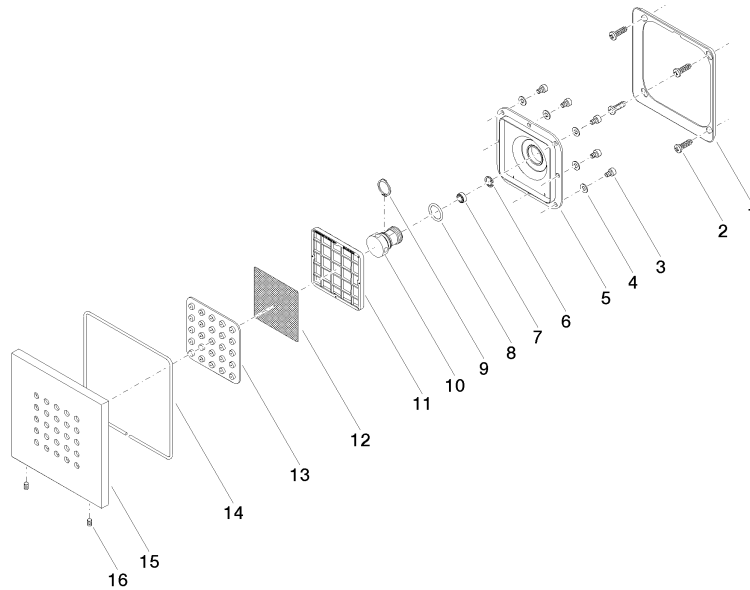

Required miscellaneous

WATER POINTS Adapter plate - 12 305 970 90

Required miscellaneous

Concealed wall installation box - 35 205 970 90
 • max. recess depth 110 mm
 • min. recess depth 85 mm

Recommended miscellaneous

xGRID Attachment set for integrating in the dry wall construction - 12 340 970 90

Required miscellaneous

xGRID Installation track 555 mm - 12 360 970 90

36 525 979

mm [inches]

Flow rate chart

Certificates

LGA_38671.

36 525 979

Spare parts list

No.	Item Number	Name	Quantity used	Delivery time
1	09 28 01 024 90	holder	1	2
2	09 30 31 022 90	screw	4	2
3	09 30 30 031 90	screw	8	2
4	09 30 11 024 90	disc	8	2
5	09 12 12 205 90	base	1	2
6	09 16 01 016 90	ring	1	2
7	09 23 01 136 90	flow reducer	1	2
8	09 14 10 130 90	seal	1	2
9	09 16 01 017 90	ring	1	2
10	09 17 11 146 90	distributor	1	60
11	09 17 97 057 90	holder	1	2
12	09 29 30 043 90	insert	1	2
13	09 12 01 075 90	insert	1	2
14	09 14 03 117 90	seal	1	2
15	09 27 98 004-33	rosette	1	30
16	09 31 11 048 90	pin	2	2