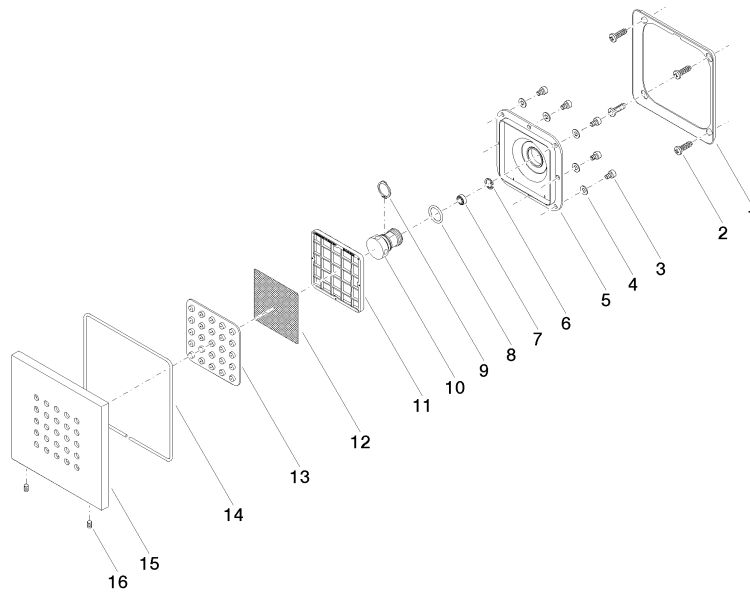

36 525 979

Spare parts list

No.	Item Number	Name	Quantity used	Delivery time
1	09 28 01 024 90	holder	1	2
2	09 30 31 022 90	screw	4	2
3	09 30 30 031 90	screw	8	2
4	09 30 11 024 90	disc	8	2
5	09 12 12 205 90	base	1	2
6	09 16 01 016 90	ring	1	2
7	09 23 01 136 90	flow reducer	1	2
8	09 14 10 130 90	seal	1	2
9	09 16 01 017 90	ring	1	2
10	09 17 11 146 90	distributor	1	60
11	09 17 97 057 90	holder	1	2
12	09 29 30 043 90	insert	1	2
13	09 12 01 075 90	insert	1	2
14	09 14 03 117 90	seal	1	2
15	09 27 98 004-46	rosette	1	30
16	09 31 11 048 90	pin	2	2