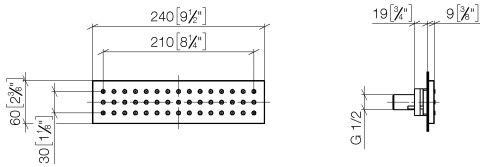

WATER BAR Concealed body spray - Light Gold

IMO

36 527 979

- HORIZONTAL RAIN, max. flow rate 9 l/min (at 3 bar)
- with anti-scale system
- cover plate 240 x 60 mm
- 1/2" connection

Fits: IMO, LULU, MADISON, MEM, TARA, CL.1, LISSÉ, VAIA, META, CYO

Required miscellaneous

- Concealed wall installation box -** 35 206 970 90
- min. recess depth 100 mm
 - max. recess depth 173 mm

Recommended miscellaneous

- xGRID Attachment set for integrating in the dry wall construction -** 12 340 970 90

Required miscellaneous

- xGRID Installation track 555 mm -** 12 360 970 90

36 527 979

mm [inches]

Flow rate chart

Certificates

LGA_38672.

36 527 979