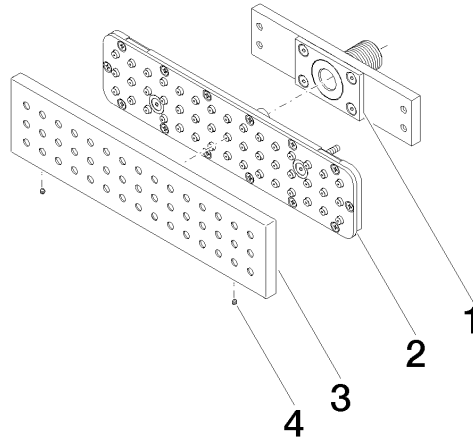

Required miscellaneous

- Concealed wall installation box -** 35 206 970 90
- min. recess depth 100 mm
 - max. recess depth 173 mm

Recommended miscellaneous

- xGRID Attachment set for integrating in the dry wall construction -** 12 340 970 90

Required miscellaneous

- xGRID Installation track 555 mm -** 12 360 970 90

36 527 979

mm [inches]

Flow rate chart

Certificates

LGA_38672.

36 527 979

Spare parts list

No.	Item Number	Name	Quantity used	Delivery time
1	90 11 02 137 00 90	connection	1	2
2	90 11 02 332 01-00	insert	1	10
3	09 27 99 001-26	rosette	1	60
4	09 31 11 006 90	pin	2	2