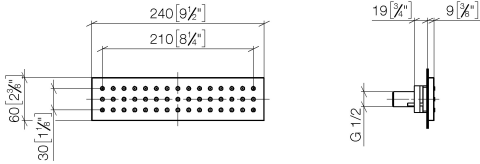

WATER BAR Concealed body spray - Brushed Durabronz (23kt Gold)

IMO

36 527 979

- HORIZONTAL RAIN, max. flow rate 9 l/min (at 3 bar)
- with anti-scale system
- cover plate 240 x 60 mm
- 1/2" connection

Fits: IMO, LULU, MADISON, MEM, TARA, CL.1, LISSÉ, VAIA, META, CYO

Required miscellaneous

	Concealed wall installation box - 35 206 970 90
	• max. recess depth 173 mm
	• min. recess depth 100 mm

Recommended miscellaneous

	xGRID Attachment set for integrating in the dry wall construction - 12 340 970 90
--	--

Required miscellaneous

	xGRID Installation track 555 mm - 12 360 970 90
--	--

36 527 979

mm [inches]

Flow rate chart

Codes & Standards

DIN 4109

ISO 3822