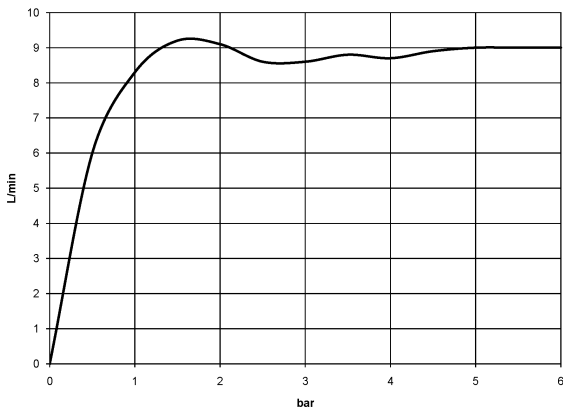

WATER BAR Concealed body spray - Brushed Durabronz (23kt Gold)

IMO

36 527 979

- HORIZONTAL RAIN, max. flow rate 9 l/min (at 3 bar)
- with anti-scale system
- cover plate 240 x 60 mm
- 1/2" connection

Fits: IMO, LULU, MADISON, MEM, TARA, CL.1, LISSÉ, VAIA, META, CYO

Required miscellaneous

	xGRID Installation track 555 mm - 12 360 970 90
--	--

36 527 979

mm [inches]

Flow rate chart

Codes & Standards

DIN 4109

ISO 3822