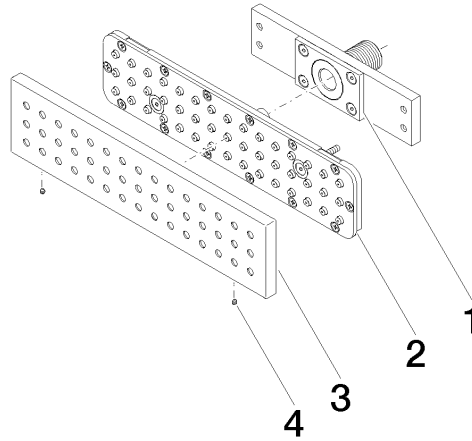

Required miscellaneous

- Concealed wall installation box -** 35 206 970 90
- min. recess depth 100 mm
 - max. recess depth 173 mm

Recommended miscellaneous

- xGRID Attachment set for integrating in the dry wall construction -** 12 340 970 90

Required miscellaneous

- xGRID Installation track 555 mm -** 12 360 970 90

36 527 979

mm [inches]

Flow rate chart

Certificates

LGA_38672.

36 527 979

Spare parts list

No.	Item Number	Name	Quantity used	Delivery time
1	90 11 02 137 00 90	connection	1	2
2	90 11 02 332 01-00	insert	1	10
3	09 27 99 001-42	rosette	1	60
4	09 31 11 006 90	pin	2	2