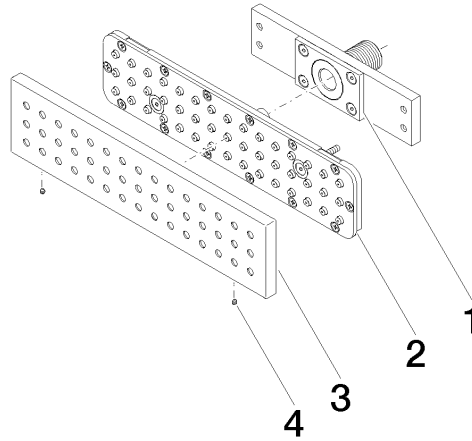

**Required miscellaneous**

**Concealed wall installation box -** 35 206 970 90  
 • max. recess depth 173 mm  
 • min. recess depth 100 mm

**Recommended miscellaneous**

**xGRID Attachment set for integrating in the dry wall construction -** 12 340 970 90

**Required miscellaneous**

**xGRID Installation track 555 mm -** 12 360 970 90

36 527 979

mm [inches]

**Flow rate chart**

**Certificates**

LGA\_38672.

36 527 979

### Spare parts list

No.	Item Number	Name	Quantity used	Delivery time
1	90 11 02 137 00 90	connection	1	2
2	90 11 02 332 01-00	insert	1	10
3	09 27 99 001-93	rosette	1	20
4	09 31 11 006 90	pin	2	2