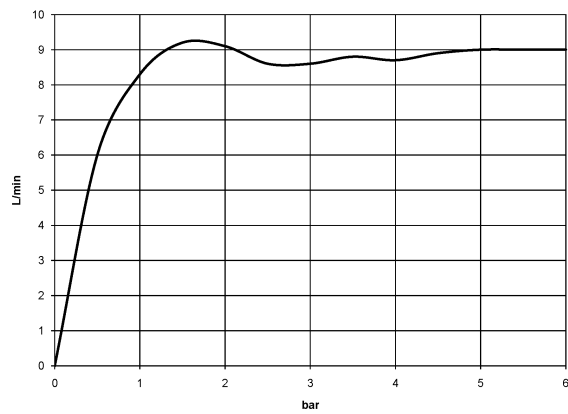

## Required miscellaneous

- xGRID Installation track 555 mm -** 12 360 970 90

36 527 979

mm [inches]

Flow rate chart

Certificates

LGA\_38672.

36 527 979