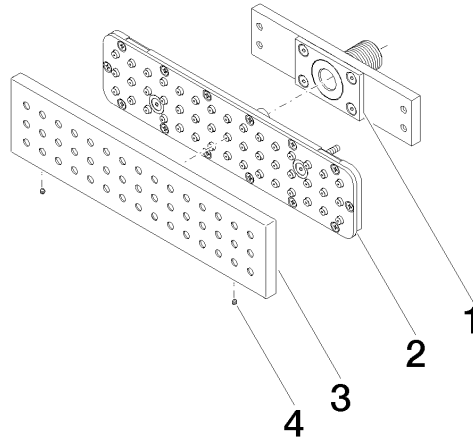

## Recommended miscellaneous

- xGRID Attachment set for integrating in the dry wall construction -** 12 340 970 90

## Required miscellaneous

- xGRID Installation track 555 mm -** 12 360 970 90

36 527 979

mm [inches]

Flow rate chart

Certificates

LGA\_38672.

36 527 979

### Spare parts list

No.	Item Number	Name	Quantity used	Delivery time
1	90 11 02 137 00 90	connection	1	2
2	90 11 02 332 01-00	insert	1	10
3	09 27 99 001-99	rosette	1	30
4	09 31 11 006 90	pin	2	2