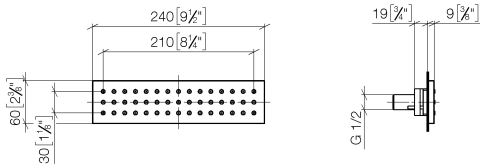

# WATER BAR Concealed body spray - Brushed Dark Platinum

IMO

36 527 979

- HORIZONTAL RAIN, max. flow rate 9 l/min (at 3 bar)
- with anti-scale system
- cover plate 240 x 60 mm
- 1/2" connection

Fits: IMO, LULU, MADISON, MEM, TARA, CL.1, LISSÉ, VAIA, META, CYO

## Recommended miscellaneous

- xGRID Attachment set for integrating in the dry wall construction -** 12 340 970 90

## Required miscellaneous

- xGRID Installation track 555 mm -** 12 360 970 90

36 527 979

mm [inches]

Flow rate chart

Certificates

LGA\_38672.

36 527 979