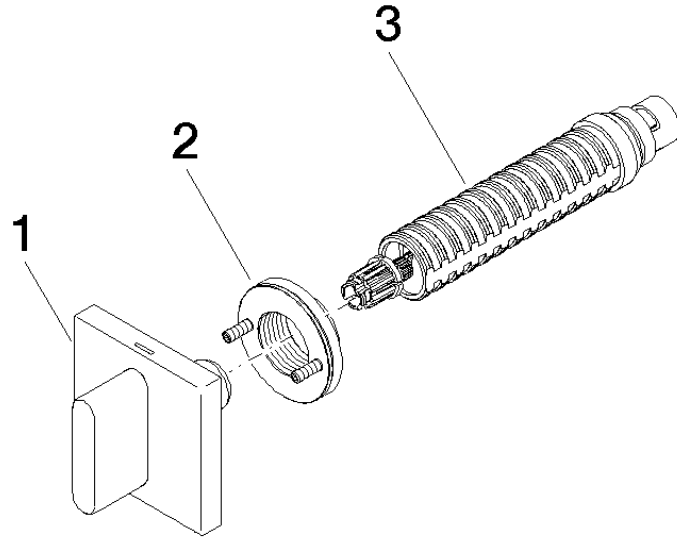

CL.1 Wall valve clockwise closing cold 1/2" - Brushed Champagne (22kt Gold)

CL.1

36 607 706

- rosette 60 x 60 mm
- with cold marking
- head part with cut-to-length spindle and sleeve

	Brushed Champagne (22kt Gold)	36 607 706-46
	Chrome	36 607 706-00
	Brushed Platinum	36 607 706-06
	Dark Chrome	36 607 706-19
	Champagne (22kt Gold)	36 607 706-47
	Brushed Dark Platinum	36 607 706-99

Required miscellaneous

- Wall valve 1/2" -** 35 607 970 90
- max. recess depth 150 mm
 - min. recess depth 105 mm

36 607 706

mm [inches]

Certificates

LGA_29931.

WRAS_2010066.

36 607 706

Spare parts list

No.	Item Number	Name	Quantity used	Delivery time
1	90 20 70 051 02-46	handle (cold)	1	30
2	90 21 02 108 00 90	disc	1	2
3	90 90 03 143 00 90	top	1	2