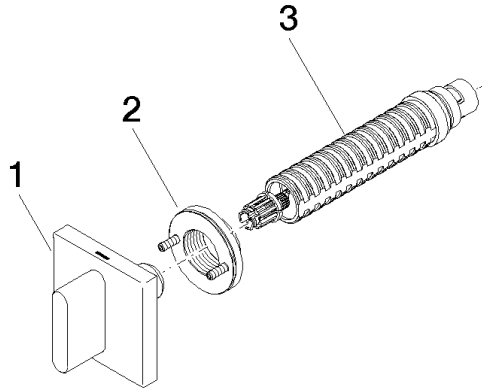

CL.1 Wall valve anti-clockwise closing hot 1/2" - Brushed Champagne (22kt Gold)

CL.1

36 607 707

- rosette 60 x 60 mm
- with hot marking
- head part with cut-to-length spindle and sleeve

	Brushed Champagne (22kt Gold)	36 607 707-46
	Chrome	36 607 707-00
	Brushed Platinum	36 607 707-06
	Dark Chrome	36 607 707-19
	Champagne (22kt Gold)	36 607 707-47
	Brushed Dark Platinum	36 607 707-99

CL.1 Wall valve anti-clockwise closing hot 1/2" - Brushed Champagne (22kt Gold)

CL.1

36 607 707
mm [inches]

Certificates

LGA_29931.

WRAS_2010066.

36 607 707
Parts for other
finishes can be found
here: Chrome

Spare parts list

No.	Item Number	Name	Quantity used	Delivery time
1	90 20 70 051 03-46	handle (hot)	1	30
2	90 21 02 108 00 90	disc	1	2
3	90 90 03 142 00 90	top	1	2