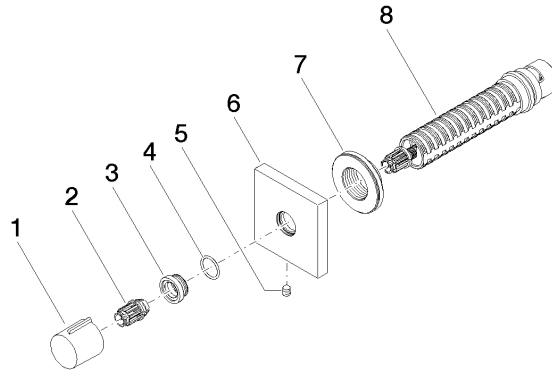

IMO Wall valve anti-clockwise closing 3/4" - Brushed Platinum

IMO

36 608 980

- rosette 60 x 60 mm
- head part with cut-to-length spindle and sleeve

	Brushed Platinum	36 608 980-06
	Chrome	36 608 980-00
	Platinum	36 608 980-08
	Dark Chrome	36 608 980-19
	Brushed Light Gold	36 608 980-27
	Brushed Durabronze (23kt Gold)	36 608 980-28
	Matte Black	36 608 980-33
	Brushed Chrome	36 608 980-93
	Brushed Dark Platinum	36 608 980-99

Required miscellaneous

- Wall valve 3/4" -** 35 608 970 90
- max. recess depth 145 mm
 - min. recess depth 75 mm

36 608 980

mm [inches]

Certificates

IAPMO_4976 (1). WRAS_2010066.

36 608 980

Spare parts list

No.	Item Number	Name	Quantity used	Delivery time
1	09 20 98 001-06	handle	1	10
2	09 12 12 005 90	fixing cap	1	2
3	09 12 12 043-06	base	1	10
4	09 14 10 017 90	seal	1	2
5	90 31 11 004 00 90	pin	1	2
6	09 27 98 014-06	rosette	1	10
7	09 21 02 151 90	sleeve	1	2
8	90 90 03 128 00 90	top	1	2