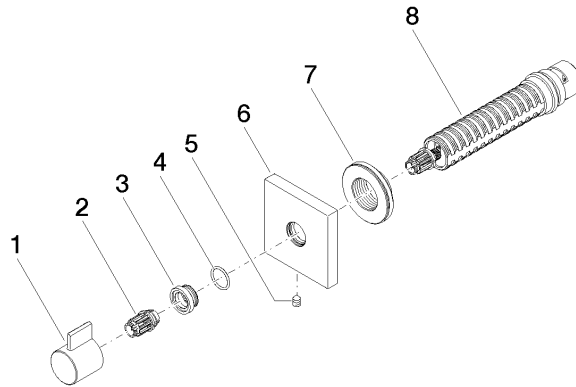

SYMETRICS Wall valve anti-clockwise closing 3/4" - Dark Chrome

IMO

36 608 985

- rosette 60 x 60 mm
- head part with cut-to-length spindle and sleeve

	Dark Chrome	36 608 985-19
	Chrome	36 608 985-00
	Brushed Platinum	36 608 985-06
	Platinum	36 608 985-08
	Brushed Light Gold	36 608 985-27
	Brushed Durabronze (23kt Gold)	36 608 985-28
	Matte Black	36 608 985-33
	Brushed Chrome	36 608 985-93
	Brushed Dark Platinum	36 608 985-99

SYMETRICS Wall valve anti-clockwise closing 3/4" - Dark Chrome

IMO

36 608 985

mm [inches]

Codes & Standards

Scottish Water
Byelaws

UK Water Supply
Regulations

Certificates

WRAS_2010

36 608 985

Parts for other
finishes can be found
here: [Chrome](#)

SYMETRICS Wall valve anti-clockwise closing 3/4" - Dark Chrome

IMO

36 608 985

Spare parts list