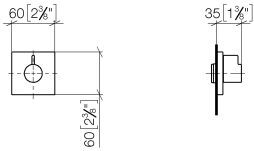

SYMETRICS Wall valve anti-clockwise closing 3/4" - Dark Chrome

IMO

36 608 985

- rosette 60 x 60 mm
- head part with cut-to-length spindle and sleeve

	Dark Chrome	36 608 985-19
	Chrome	36 608 985-00
	Brushed Platinum	36 608 985-06
	Platinum	36 608 985-08
	Brushed Light Gold	36 608 985-27
	Brushed Durabronze (23kt Gold)	36 608 985-28
	Matte Black	36 608 985-33
	Brushed Chrome	36 608 985-93
	Brushed Dark Platinum	36 608 985-99

SYMETRICS Wall valve anti-clockwise closing 3/4" - Dark Chrome

IMO

36 608 985

mm [inches]

Codes & Standards

Scottish Water
Byelaws

UK Water Supply
Regulations

Certificates

WRAS_2010

36 608 985

Parts for other
finishes can be found
here: [Chrome](#)

SYMETRICS Wall valve anti-clockwise closing 3/4" - Dark Chrome

IMO

36 608 985

Spare parts list