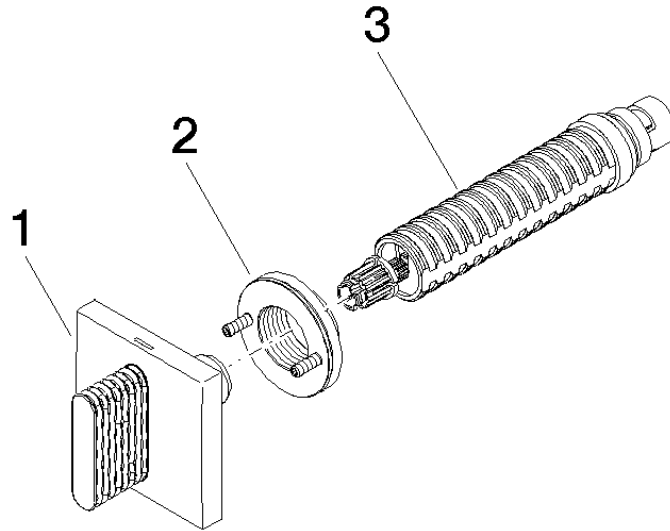

CL.1 Wall valve clockwise closing cold 1/2" - Dark Chrome

CL.1

36 627 706

- with CASCADE structure
- rosette 60 x 60 mm
- with cold marking
- head part with cut-to-length spindle and sleeve
- WRAS 2010066

- Wall valve 1/2" -** 35 607 970 90
- max. recess depth 150 mm
 - min. recess depth 105 mm

36 627 706

mm [inches]

Certificates

LGA_29931.

WRAS_2010066.

36 627 706

Spare parts list

No.	Item Number	Name	Quantity used	Delivery time
1	90 20 70 053 02-19	handle (cold)	1	20
2	90 21 02 108 00 90	disc	1	2
3	90 90 03 143 00 90	top	1	2