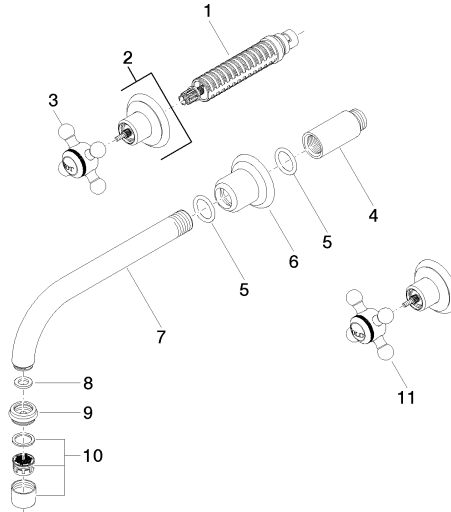

**MADISON Wall-mounted basin mixer without pop-up waste - Brushed Dark Platinum**

MADISON

36 712 361

- 190mm projection
- fixed spout
- circular, air-enriched flow
- hole diameter valve 40 mm
- hole diameter spout 40 mm
- slide-on rosettes Ø 55 mm
- max. flow 7 l/min
- lead-free
- This product can help a building meet the requirements of Green Building Rating Systems, e.g. LEED®, BREEAM®, DGNB

- Concealed wall-mounted mixer centred spout -** 35 700 970 90
- max. recess depth 145 mm
  - min. recess depth 85 mm

**Required miscellaneous**

- Concealed wall-mounted mixer variable positioning -** 35 720 970 90
- min. recess depth 85 mm
  - max. recess depth 145 mm

36 712 361  
mm [inches]

**Flow rate chart**

**Certificates**

LGA\_19175.

36 712 361

36 712 361-FF

### Spare parts list

No.	Item Number	Name	Quantity used	Delivery time
1	90 90 03 157 00 90	top	2	2
2	36 310 361-99	connection	2	30
3	04 20 36 100 01-99	handle ( hot )	1	30
4	09 24 03 081 10 90	extension	1	2
5	90 14 10 026 00 90	seal	1	2
6	09 27 36 010-99	rosette	1	30
7	04 28 22 090 10-99	spout	1	30
8	90 14 05 020 00 90	seal	1	2
9	09 24 03 022 10-99	nipple	1	30
10	90 23 01 119 02-99	aerator	1	30
11	04 20 36 100 00-99	handle ( cold )	1	30