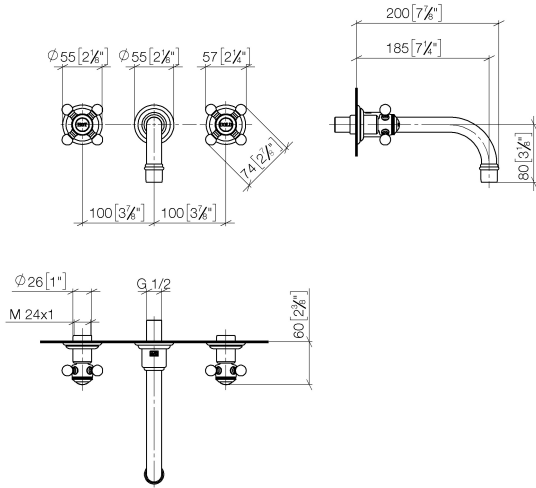

**MADISON Wall-mounted basin mixer without pop-up waste - Brushed Dark Platinum**

MADISON

36 712 361

- 190mm projection
- fixed spout
- circular, air-enriched flow
- hole diameter valve 40 mm
- hole diameter spout 40 mm
- slide-on rosettes Ø 55 mm
- max. flow 7 l/min
- lead-free
- This product can help a building meet the requirements of Green Building Rating Systems, e.g. LEED®, BREEAM®, DGNB

- Concealed wall-mounted mixer centred spout -** 35 700 970 90
- max. recess depth 145 mm
  - min. recess depth 85 mm

**Required miscellaneous**

- Concealed wall-mounted mixer variable positioning -** 35 720 970 90
- min. recess depth 85 mm
  - max. recess depth 145 mm

36 712 361  
mm [inches]

**Flow rate chart**

**Certificates**

LGA\_19175.

36 712 361

36 712 361-FF

### Spare parts list

No.	Item Number	Name	Quantity used	Delivery time
1	90 90 03 157 00 90	top	2	2
2	36 310 361-99	connection	2	30
3	04 20 36 100 01-99	handle ( hot )	1	30
4	09 24 03 081 10 90	extension	1	2
5	90 14 10 026 00 90	seal	1	2
6	09 27 36 010-99	rosette	1	30
7	04 28 22 090 10-99	spout	1	30
8	90 14 05 020 00 90	seal	1	2
9	09 24 03 022 10-99	nipple	1	30
10	90 23 01 119 02-99	aerator	1	30
11	04 20 36 100 00-99	handle ( cold )	1	30