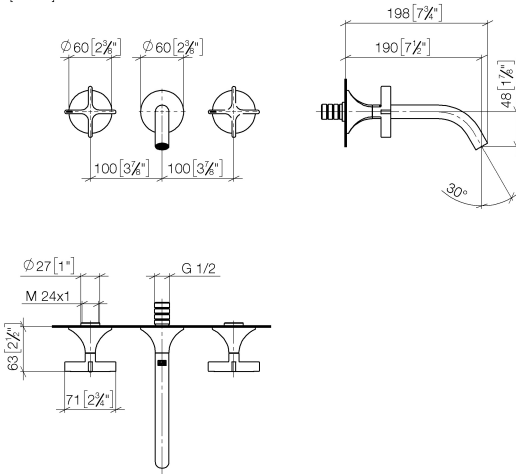

VAIA Wall-mounted basin mixer without pop-up waste - Champagne (22kt Gold)

VAIA

36 712 809

- 190mm projection
- fixed spout
- circular, air-enriched flow
- hole diameter valve 37 mm
- hole diameter spout 40 mm
- rosettes Ø 60 mm
- max. flow 5.7 l/min
- lead-free
- This product can help a building meet the requirements of Green Building Rating Systems, e.g. LEED®, BREEAM®, DGNB
- WRAS 2312073

Required miscellaneous

Concealed wall-mounted mixer centred spout - 35 700 970 90
 •max. recess depth 145 mm
 •min. recess depth 85 mm

Required miscellaneous

Concealed wall-mounted mixer variable positioning - 35 720 970 90
 •max. recess depth 145 mm
 •min. recess depth 85 mm

VAIA Wall-mounted basin mixer without pop-up waste - Champagne (22kt Gold)

VAIA

36 712 809
mm [inches]

Flow rate chart

Trajectory diagram

Codes & Standards

DIN 4109

ISO 3822

Scottish Water
Byelaws

UK Water Supply
Regulations

Ü-Zeichen

VAIA Wall-mounted basin mixer without pop-up waste - Champagne (22kt Gold)

VAIA

36 712 809
Certificates

LGA_29

WRAS_2312