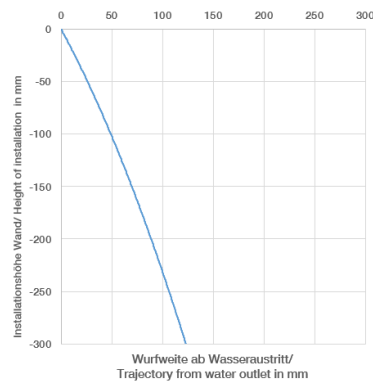

VAIA Wall-mounted basin mixer without pop-up waste - Champagne (22kt Gold)

VAIA

36 712 809
mm [inches]

Flow rate chart

Trajectory diagram

Codes & Standards

DIN 4109

ISO 3822

Scottish Water
Byelaws

UK Water Supply
Regulations

Ü-Zeichen

VAIA Wall-mounted basin mixer without pop-up waste - Champagne (22kt Gold)

VAIA

36 712 809
Certificates

LGA_29

WRAS_2312