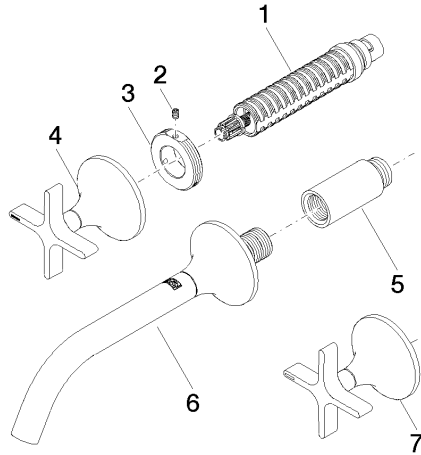

VAIA Wall-mounted basin mixer without pop-up waste - Champagne (22kt Gold)

VAIA

36 712 809
mm [inches]

Flow rate chart

Trajectory diagram

Codes & Standards

DIN 4109

ISO 3822

Scottish Water
Byelaws

UK Water Supply
Regulations

Ü-Zeichen

VAIA Wall-mounted basin mixer without pop-up waste - Champagne (22kt Gold)

VAIA

36 712 809
Certificates

LGA_29

WRAS_2312

36 712 809

Product version from 3/13/2017

VAIA Wall-mounted basin mixer without pop-up waste - Champagne (22kt Gold)

VAIA

36 712 809

Spare parts list

Product version from 3/13/2017

No.	Item Number	Name	Quantity used	Delivery time
	90 90 03 157 00 90	top	10	2