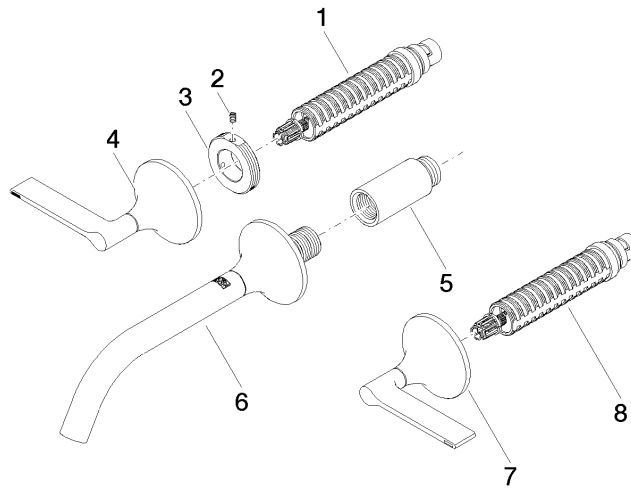

**VAIA Wall-mounted basin mixer without pop-up waste - Brushed Champagne
(22kt Gold)**

VAIA

36 712 819
mm [inches]

Flow rate chart

Codes & Standards

DIN 4109

ISO 3822

Scottish Water
Byelaws

UK Water Supply
Regulations

Ü-Zeichen

VAIA Wall-mounted basin mixer without pop-up waste - Brushed Champagne
(22kt Gold)

VAIA

36 712 819
Certificates

LGA_29

WRAS_2312

36 712 819

Product version from 3/13/2017

VAIA Wall-mounted basin mixer without pop-up waste - Brushed Champagne
(22kt Gold)

VAIA

36 712 819

Spare parts list

Product version from 3/13/2017

No.	Item Number	Name	Quantity used	Delivery time
	90 90 03 157 00 90	top	10	2