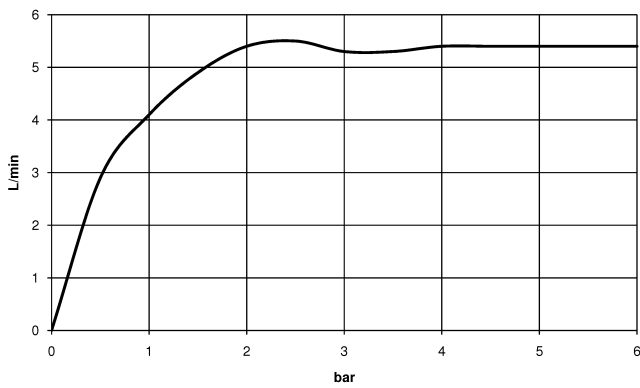

VAIA Wall-mounted basin mixer without pop-up waste - Brushed Champagne (22kt Gold)

VAIA

36 712 819

- 190mm projection
- fixed spout
- circular, air-enriched flow
- hole diameter valve 37 mm
- hole diameter spout 40 mm
- rosettes Ø 60 mm
- max. flow 5.7 l/min
- lead-free
- This product can help a building meet the requirements of Green Building Rating Systems, e.g. LEED®, BREEAM®, DGNB
- WRAS 2312073

Required miscellaneous

- Concealed wall-mounted mixer centred spout -** 35 700 970 90
- max. recess depth 145 mm
 - min. recess depth 85 mm

Required miscellaneous

- Concealed wall-mounted mixer variable positioning -** 35 720 970 90
- max. recess depth 145 mm
 - min. recess depth 85 mm

**VAIA Wall-mounted basin mixer without pop-up waste - Brushed Champagne
(22kt Gold)**

VAIA

36 712 819
mm [inches]

Flow rate chart

Codes & Standards

DIN 4109

ISO 3822

Scottish Water
Byelaws