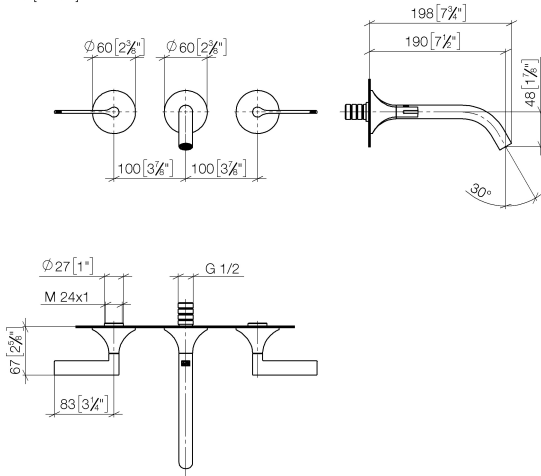

VAIA Wall-mounted basin mixer without pop-up waste - Brushed Champagne (22kt Gold)

VAIA

36 712 819

- 190mm projection
- fixed spout
- circular, air-enriched flow
- hole diameter valve 37 mm
- hole diameter spout 40 mm
- rosettes Ø 60 mm
- max. flow 5.7 l/min
- lead-free
- This product can help a building meet the requirements of Green Building Rating Systems, e.g. LEED®, BREEAM®, DGNB
- WRAS 2312073

Required miscellaneous

- Concealed wall-mounted mixer centred spout -** 35 700 970 90
- max. recess depth 145 mm
 - min. recess depth 85 mm

Required miscellaneous

- Concealed wall-mounted mixer variable positioning -** 35 720 970 90
- max. recess depth 145 mm
 - min. recess depth 85 mm

**VAIA Wall-mounted basin mixer without pop-up waste - Brushed Champagne
(22kt Gold)**

VAIA

36 712 819
mm [inches]

Flow rate chart

Codes & Standards

DIN 4109

ISO 3822

Scottish Water
Byelaws

UK Water Supply
Regulations

Ü-Zeichen

VAIA Wall-mounted basin mixer without pop-up waste - Brushed Champagne
(22kt Gold)

VAIA

36 712 819
Certificates

LGA_29

WRAS_2312

36 712 819