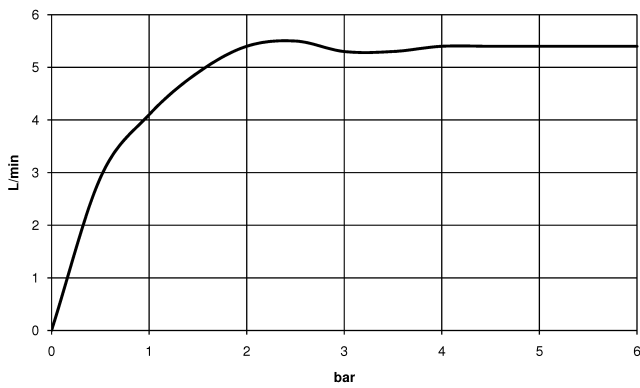

VAIA Wall-mounted basin mixer without pop-up waste - Champagne (22kt Gold)

VAIA

36 712 819

- 190mm projection
- fixed spout
- circular, air-enriched flow
- hole diameter valve 37 mm
- hole diameter spout 40 mm
- rosettes Ø 60 mm
- max. flow 5.7 l/min
- lead-free
- This product can help a building meet the requirements of Green Building Rating Systems, e.g. LEED®, BREEAM®, DGNB
- WRAS 2312073

Required miscellaneous

- Concealed wall-mounted mixer centred spout -** 35 700 970 90
- max. recess depth 145 mm
 - min. recess depth 85 mm

Required miscellaneous

- Concealed wall-mounted mixer variable positioning -** 35 720 970 90
- max. recess depth 145 mm
 - min. recess depth 85 mm

VAIA Wall-mounted basin mixer without pop-up waste - Champagne (22kt Gold)

VAIA

36 712 819
mm [inches]

Flow rate chart

Codes & Standards

DIN 4109

ISO 3822

Scottish Water
Byelaws