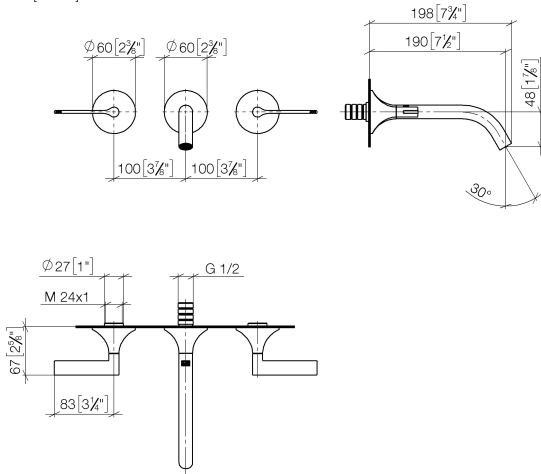

VAIA Wall-mounted basin mixer without pop-up waste - Champagne (22kt Gold)

VAIA

36 712 819

- 190mm projection
- fixed spout
- circular, air-enriched flow
- hole diameter valve 37 mm
- hole diameter spout 40 mm
- rosettes Ø 60 mm
- max. flow 5.7 l/min
- lead-free
- This product can help a building meet the requirements of Green Building Rating Systems, e.g. LEED®, BREEAM®, DGNB
- WRAS 2312073

Required miscellaneous

- Concealed wall-mounted mixer centred spout -** 35 700 970 90
- max. recess depth 145 mm
 - min. recess depth 85 mm

Required miscellaneous

- Concealed wall-mounted mixer variable positioning -** 35 720 970 90
- max. recess depth 145 mm
 - min. recess depth 85 mm

VAIA Wall-mounted basin mixer without pop-up waste - Champagne (22kt Gold)

VAIA

36 712 819
mm [inches]

Flow rate chart

Codes & Standards

DIN 4109

ISO 3822

Scottish Water
Byelaws

UK Water Supply
Regulations

Ü-Zeichen

VAIA Wall-mounted basin mixer without pop-up waste - Champagne (22kt Gold)

VAIA

36 712 819
Certificates

LGA_29

WRAS_2312

36 712 819