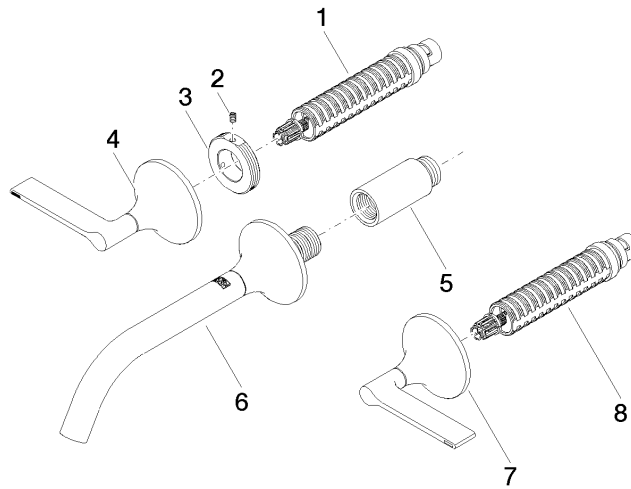

VAIA Wall-mounted basin mixer without pop-up waste - Champagne (22kt Gold)

VAIA

36 712 819
mm [inches]

Flow rate chart

Codes & Standards

DIN 4109

ISO 3822

Scottish Water
Byelaws

UK Water Supply
Regulations

Ü-Zeichen

VAIA Wall-mounted basin mixer without pop-up waste - Champagne (22kt Gold)

VAIA

36 712 819
Certificates

LGA_29

WRAS_2312

36 712 819

Product version from 3/13/2017

VAIA Wall-mounted basin mixer without pop-up waste - Champagne (22kt Gold)

VAIA

36 712 819

Spare parts list

Product version from 3/13/2017

No.	Item Number	Name	Quantity used	Delivery time
	90 90 03 157 00 90	top	10	2