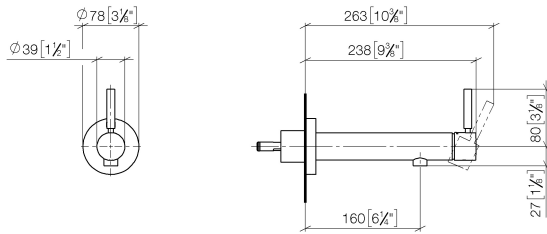

META Wall-mounted single-lever basin mixer without pop-up waste - Brushed Platinum

META

36 804 661

- 160mm projection
- fixed spout
- circular, air-enriched flow
- hole diameter 60 mm
- rosette Ø 78 mm
- max. flow 5.7 l/min
- lead-free
- with single-point mounting
- This product can help a building meet the requirements of Green Building Rating Systems, e.g. LEED®, BREEAM®, DGNB

Required miscellaneous

- Concealed wall mounting -** 35 003 970 90
- max. recess depth 103 mm
 - min. recess depth 78 mm

36 804 661
mm [inches]

Flow rate chart

Certificates

LGA_19462.

DVGW_DW-
6512DN0127.

WRAS_2003025.

36 804 661

Spare parts list

No.	Item Number	Name	Quantity used	Delivery time
1	09 24 77 002 90	nut	1	2
2	90 31 11 030 00 90	pin	3	2
3	09 21 02 128 90	sleeve	1	2
4	09 14 10 139 90	seal	2	2
5	09 24 04 210 10 90	nipple	1	2
6	90 14 10 063 00 90	seal	1	2
7	09 27 88 009-06	rosette	1	10
8	09 31 11 144 90	pin	1	2
9	90 15 05 044 00 90	cartridge	1	2
10	90 28 10 148 00 90	accessories	1	2
11	09 24 04 266 90	nut	1	2
12	09 14 10 120 90	seal	1	2
13	09 28 30 043-06	cover	1	10
14	90 20 66 024 00-06	handle	1	10
15	90 23 01 168 00-06	aerator	1	10