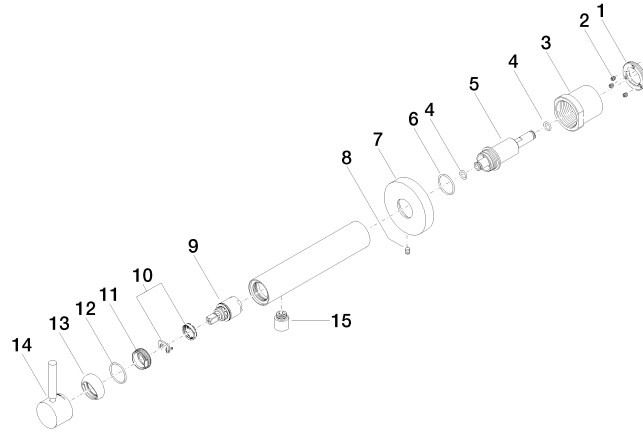

META Wall-mounted single-lever basin mixer without pop-up waste - Brushed Platinum

META

36 804 661

- 160mm projection
- fixed spout
- circular, air-enriched flow
- hole diameter 60 mm
- rosette Ø 78 mm
- max. flow 5.7 l/min
- lead-free
- with single-point mounting
- This product can help a building meet the requirements of Green Building Rating Systems, e.g. LEED®, BREEAM®, DGNB

Required miscellaneous

- Concealed wall mounting -** 35 003 970 90
- max. recess depth 103 mm
 - min. recess depth 78 mm

36 804 661
mm [inches]

Flow rate chart

Certificates

LGA_19462.

DVGW_DW-
6512DN0127.

WRAS_2003025.

36 804 661

Spare parts list

No.	Item Number	Name	Quantity used	Delivery time
1	09 24 77 002 90	nut	1	2
2	90 31 11 030 00 90	pin	3	2
3	09 21 02 128 90	sleeve	1	2
4	09 14 10 139 90	seal	2	2
5	09 24 04 210 10 90	nipple	1	2
6	90 14 10 063 00 90	seal	1	2
7	09 27 88 009-06	rosette	1	10
8	09 31 11 144 90	pin	1	2
9	90 15 05 044 00 90	cartridge	1	2
10	90 28 10 148 00 90	accessories	1	2
11	09 24 04 266 90	nut	1	2
12	09 14 10 120 90	seal	1	2
13	09 28 30 043-06	cover	1	10
14	90 20 66 024 00-06	handle	1	10
15	90 23 01 168 00-06	aerator	1	10