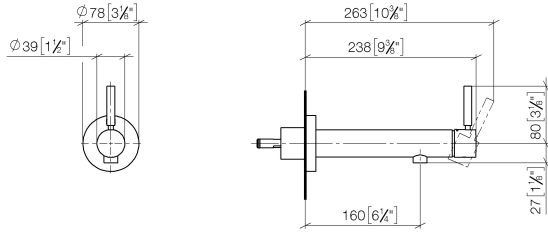

**META Wall-mounted single-lever basin mixer without pop-up waste - Brushed Light Gold**

META

36 804 661

- 160mm projection
- fixed spout
- circular, air-enriched flow
- hole diameter 60 mm
- rosette Ø 78 mm
- max. flow 5.7 l/min
- lead-free
- with single-point mounting
- This product can help a building meet the requirements of Green Building Rating Systems, e.g. LEED®, BREEAM®, DGNB
- WRAS 2003025

**Required miscellaneous**

- |   |                                  |               |
|---|----------------------------------|---------------|
|  | <b>Concealed wall mounting -</b> | 35 003 970 90 |
|   | •min. recess depth 78 mm         |               |
|   | •max. recess depth 103 mm        |               |

36 804 661  
mm [inches]

Flow rate chart

36 804 661

### Spare parts list

No.	Item Number	Name	Quantity used	Delivery time
1	09 24 77 002 90	nut	1	2
2	90 31 11 030 00 90	pin	3	2
3	09 21 02 128 90	sleeve	1	2
4	09 14 10 139 90	seal	2	2
5	09 24 04 210 10 90	nipple	1	2
6	90 14 10 063 00 90	seal	1	2
7	09 27 88 009-27	rosette	1	60
8	09 31 11 144 90	pin	1	2
9	90 15 05 044 00 90	cartridge	1	2
10	90 28 10 148 00 90	accessories	1	2
11	09 24 04 266 90	nut	1	2
12	09 14 10 120 90	seal	1	2
13	09 28 30 043-27	cover	1	60
14	90 20 66 024 00-27	handle	1	30
15	90 23 01 168 00-27	aerator	1	30