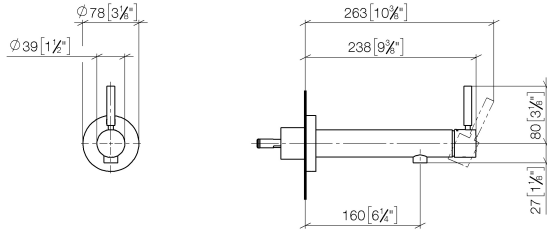

META Wall-mounted single-lever basin mixer without pop-up waste - Matte Black

META

36 804 661

- 160mm projection
- fixed spout
- circular, air-enriched flow
- hole diameter 60 mm
- rosette Ø 78 mm
- max. flow 5.7 l/min
- lead-free
- with single-point mounting
- This product can help a building meet the requirements of Green Building Rating Systems, e.g. LEED®, BREEAM®, DGNB

Required miscellaneous

- Concealed wall mounting -** 35 003 970 90
- max. recess depth 103 mm
 - min. recess depth 78 mm

36 804 661
mm [inches]

Flow rate chart

Certificates

LGA_19462.

DVGW_DW-
6512DN0127.

WRAS_2003025.

36 804 661

Spare parts list

No.	Item Number	Name	Quantity used	Delivery time
1	09 24 77 002 90	nut	1	2
2	90 31 11 030 00 90	pin	3	2
3	09 21 02 128 90	sleeve	1	2
4	09 14 10 139 90	seal	2	2
5	09 24 04 210 10 90	nipple	1	2
6	90 14 10 063 00 90	seal	1	2
7	09 27 88 009-33	rosette	1	30
8	09 31 11 144 90	pin	1	2
9	90 15 05 044 00 90	cartridge	1	2
10	90 28 10 148 00 90	accessories	1	2
11	09 24 04 266 90	nut	1	2
12	09 14 10 120 90	seal	1	2
13	09 28 30 043-33	cover	1	30
14	90 20 66 024 00-33	handle	1	30
15	90 23 01 168 00-33	aerator	1	30