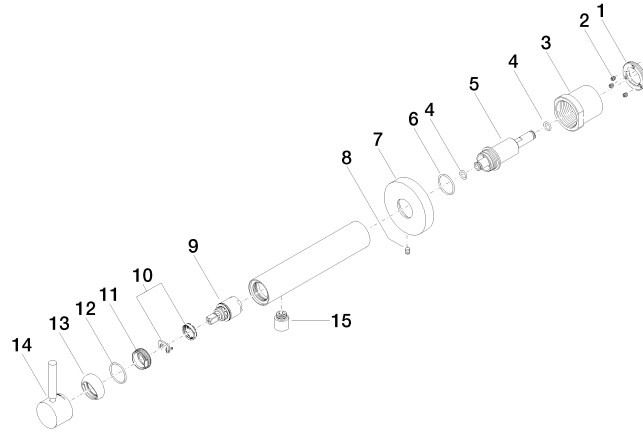

META Wall-mounted single-lever basin mixer without pop-up waste - Matte Black

META

36 804 661

- 160mm projection
- fixed spout
- circular, air-enriched flow
- hole diameter 60 mm
- rosette Ø 78 mm
- max. flow 5.7 l/min
- lead-free
- with single-point mounting
- This product can help a building meet the requirements of Green Building Rating Systems, e.g. LEED®, BREEAM®, DGNB

Required miscellaneous

- Concealed wall mounting -** 35 003 970 90
- max. recess depth 103 mm
 - min. recess depth 78 mm

36 804 661
mm [inches]

Flow rate chart

Certificates

LGA_19462.

DVGW_DW-
6512DN0127.

WRAS_2003025.

36 804 661

Spare parts list

No.	Item Number	Name	Quantity used	Delivery time
1	09 24 77 002 90	nut	1	2
2	90 31 11 030 00 90	pin	3	2
3	09 21 02 128 90	sleeve	1	2
4	09 14 10 139 90	seal	2	2
5	09 24 04 210 10 90	nipple	1	2
6	90 14 10 063 00 90	seal	1	2
7	09 27 88 009-33	rosette	1	30
8	09 31 11 144 90	pin	1	2
9	90 15 05 044 00 90	cartridge	1	2
10	90 28 10 148 00 90	accessories	1	2
11	09 24 04 266 90	nut	1	2
12	09 14 10 120 90	seal	1	2
13	09 28 30 043-33	cover	1	30
14	90 20 66 024 00-33	handle	1	30
15	90 23 01 168 00-33	aerator	1	30