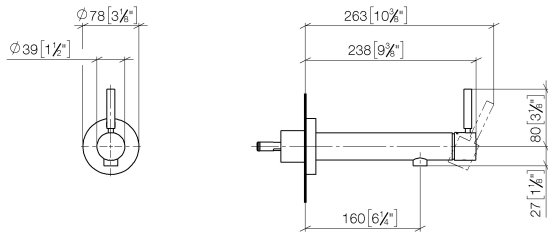

META Wall-mounted single-lever basin mixer without pop-up waste - Brushed Bronze

META

36 804 661

- 160mm projection
- fixed spout
- circular, air-enriched flow
- hole diameter 60 mm
- rosette Ø 78 mm
- max. flow 5.7 l/min
- lead-free
- with single-point mounting
- This product can help a building meet the requirements of Green Building Rating Systems, e.g. LEED®, BREEAM®, DGNB

36 804 661
mm [inches]

Flow rate chart

36 804 661

Spare parts list

No.	Item Number	Name	Quantity used	Delivery time
1	09 24 77 002 90	nut	1	2
2	90 31 11 030 00 90	pin	3	2
3	09 21 02 128 90	sleeve	1	2
4	09 14 10 139 90	seal	2	2
5	09 24 04 210 10 90	nipple	1	2
6	90 14 10 063 00 90	seal	1	2
7	09 27 88 009-42	rosette	1	60
8	09 31 11 144 90	pin	1	2
9	90 15 05 044 00 90	cartridge	1	2
10	90 28 10 148 00 90	accessories	1	2
11	09 24 04 266 90	nut	1	2
12	09 14 10 120 90	seal	1	2
13	09 28 30 043-42	cover	1	60
14	90 20 66 024 00-42	handle	1	30
15	90 23 01 168 00-42	aerator	1	30