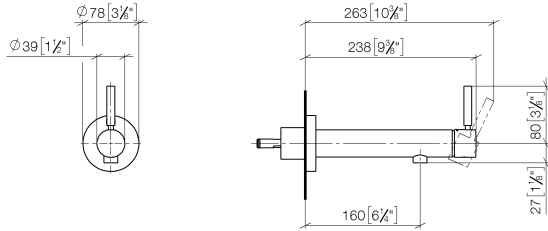

**META Wall-mounted single-lever basin mixer without pop-up waste - Brushed
Champagne (22kt Gold)**

META

36 804 661

- 160mm projection
- fixed spout
- circular, air-enriched flow
- hole diameter 60 mm
- rosette Ø 78 mm
- max. flow 5.7 l/min
- lead-free
- with single-point mounting
- This product can help a building meet the requirements of Green Building Rating Systems, e.g. LEED®, BREEAM®, DGNB
- WRAS 2003025

36 804 661
mm [inches]

Flow rate chart

36 804 661
Parts for other
finishes can be found
here: [Chrome](#)

Spare parts list

No.	Item Number	Name	Quantity used	Delivery time
1	09 24 77 002 90	nut	1	2
2	90 31 11 030 00 90	pin	3	2
3	09 21 02 128 90	sleeve	1	2
4	09 14 10 139 90	seal	2	2
5	09 24 04 210 10 90	nipple	1	2
6	90 14 10 063 00 90	seal	1	2
7	09 27 88 009-46	rosette	1	60
8	09 31 11 144 90	pin	1	2
9	90 15 05 044 00 90	cartridge	1	2
10	90 28 10 148 00 90	accessories	1	2
11	09 24 04 266 90	nut	1	2
12	09 14 10 120 90	seal	1	2
13	09 28 30 043-46	cover	1	60
14	90 20 66 024 00-46	handle	1	30
15	90 23 01 168 00-46	aerator	1	30