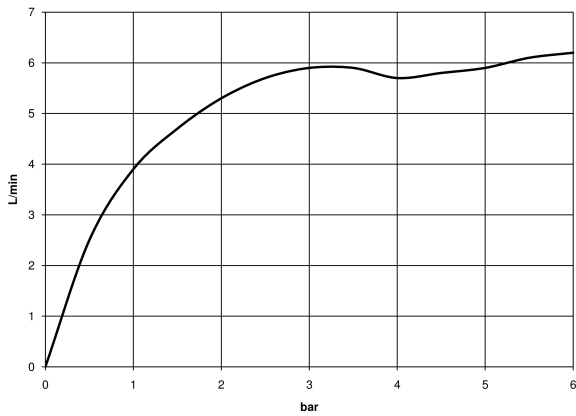

**META Wall-mounted single-lever basin mixer without pop-up waste - Brushed
Champagne (22kt Gold)**

META

36 804 661

- 160mm projection
- fixed spout
- circular, air-enriched flow
- hole diameter 60 mm
- rosette Ø 78 mm
- max. flow 5.7 l/min
- lead-free
- with single-point mounting
- This product can help a building meet the requirements of Green Building Rating Systems, e.g. LEED®, BREEAM®, DGNB
- WRAS 2003025

36 804 661
mm [inches]

Flow rate chart

36 804 661
Parts for other
finishes can be found
here: [Chrome](#)

Spare parts list

No.	Item Number	Name	Quantity used	Delivery time
1	09 24 77 002 90	nut	1	2
2	90 31 11 030 00 90	pin	3	2
3	09 21 02 128 90	sleeve	1	2
4	09 14 10 139 90	seal	2	2
5	09 24 04 210 10 90	nipple	1	2
6	90 14 10 063 00 90	seal	1	2
7	09 27 88 009-46	rosette	1	60
8	09 31 11 144 90	pin	1	2
9	90 15 05 044 00 90	cartridge	1	2
10	90 28 10 148 00 90	accessories	1	2
11	09 24 04 266 90	nut	1	2
12	09 14 10 120 90	seal	1	2
13	09 28 30 043-46	cover	1	60
14	90 20 66 024 00-46	handle	1	30
15	90 23 01 168 00-46	aerator	1	30