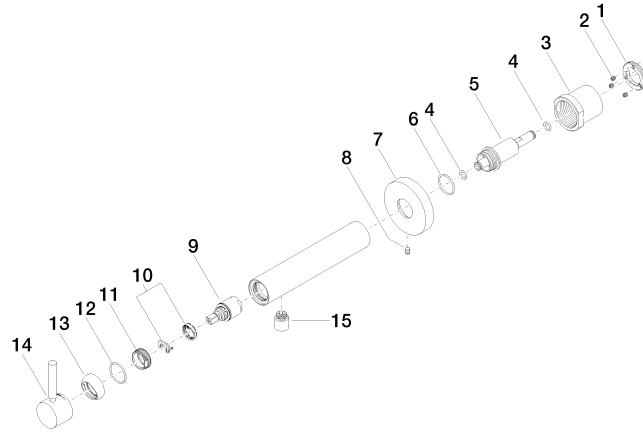

**META Wall-mounted single-lever basin mixer without pop-up waste - Brushed
Champagne (22kt Gold)**

META

36 804 661

- 160mm projection
- fixed spout
- circular, air-enriched flow
- hole diameter 60 mm
- rosette Ø 78 mm
- max. flow 5.7 l/min
- lead-free
- with single-point mounting
- This product can help a building meet the requirements of Green Building Rating Systems, e.g. LEED®, BREEAM®, DGNB
- WRAS 2003025

36 804 661
mm [inches]

Flow rate chart

36 804 661
Parts for other
finishes can be found
here: [Chrome](#)

Spare parts list

No.	Item Number	Name	Quantity used	Delivery time
1	09 24 77 002 90	nut	1	2
2	90 31 11 030 00 90	pin	3	2
3	09 21 02 128 90	sleeve	1	2
4	09 14 10 139 90	seal	2	2
5	09 24 04 210 10 90	nipple	1	2
6	90 14 10 063 00 90	seal	1	2
7	09 27 88 009-46	rosette	1	60
8	09 31 11 144 90	pin	1	2
9	90 15 05 044 00 90	cartridge	1	2
10	90 28 10 148 00 90	accessories	1	2
11	09 24 04 266 90	nut	1	2
12	09 14 10 120 90	seal	1	2
13	09 28 30 043-46	cover	1	60
14	90 20 66 024 00-46	handle	1	30
15	90 23 01 168 00-46	aerator	1	30