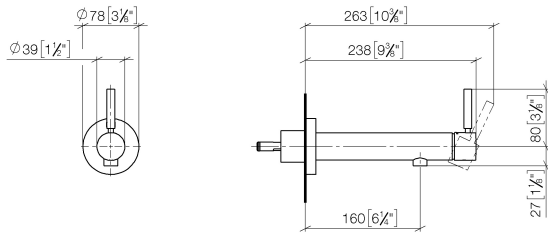

**META Wall-mounted single-lever basin mixer without pop-up waste -
Champagne (22kt Gold)**

META

36 804 661

- 160mm projection
- fixed spout
- circular, air-enriched flow
- hole diameter 60 mm
- rosette Ø 78 mm
- max. flow 5.7 l/min
- lead-free
- with single-point mounting
- This product can help a building meet the requirements of Green Building Rating Systems, e.g. LEED®, BREEAM®, DGNB

**META Wall-mounted single-lever basin mixer without pop-up waste -
Champagne (22kt Gold)**

META

36 804 661
mm [inches]

Flow rate chart

**META Wall-mounted single-lever basin mixer without pop-up waste -
Champagne (22kt Gold)**

META

36 804 661
Parts for other
finishes can be found
here: [Chrome](#)

Spare parts list

No.	Item Number	Name	Quantity used	Delivery time
1	09 24 77 002 90	nut	1	2
2	90 31 11 030 00 90	pin	3	2
3	09 21 02 128 90	sleeve	1	2
4	09 14 10 139 90	seal	2	2
5	09 24 04 210 10 90	nipple	1	2
6	90 14 10 063 00 90	seal	1	2
7	09 27 88 009-47	rosette	1	60
8	09 31 11 144 90	pin	1	2
9	90 15 05 044 00 90	cartridge	1	2
10	90 28 10 148 00 90	accessories	1	2
11	09 24 04 266 90	nut	1	2
12	09 14 10 120 90	seal	1	2
13	09 28 30 043-47	cover	1	60
14	90 20 66 024 00-47	handle	1	30
15	90 23 01 168 00-47	aerator	1	30