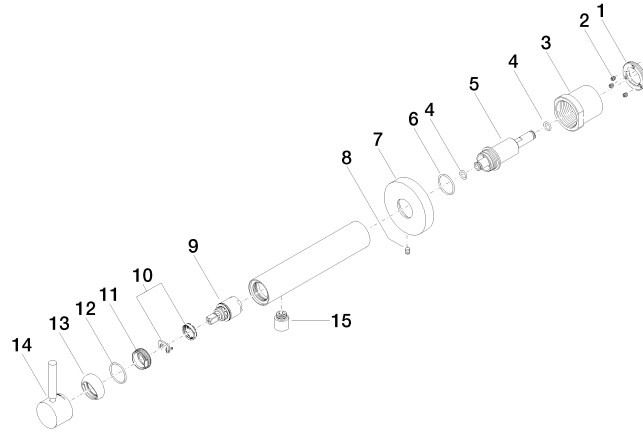

**META Wall-mounted single-lever basin mixer without pop-up waste -
Champagne (22kt Gold)**

META

36 804 661

- 160mm projection
- fixed spout
- circular, air-enriched flow
- hole diameter 60 mm
- rosette Ø 78 mm
- max. flow 5.7 l/min
- lead-free
- with single-point mounting
- This product can help a building meet the requirements of Green Building Rating Systems, e.g. LEED®, BREEAM®, DGNB

**META Wall-mounted single-lever basin mixer without pop-up waste -
Champagne (22kt Gold)**

META

36 804 661
mm [inches]

Flow rate chart

**META Wall-mounted single-lever basin mixer without pop-up waste -
Champagne (22kt Gold)**

META

36 804 661
Parts for other
finishes can be found
here: [Chrome](#)

Spare parts list

No.	Item Number	Name	Quantity used	Delivery time
1	09 24 77 002 90	nut	1	2
2	90 31 11 030 00 90	pin	3	2
3	09 21 02 128 90	sleeve	1	2
4	09 14 10 139 90	seal	2	2
5	09 24 04 210 10 90	nipple	1	2
6	90 14 10 063 00 90	seal	1	2
7	09 27 88 009-47	rosette	1	60
8	09 31 11 144 90	pin	1	2
9	90 15 05 044 00 90	cartridge	1	2
10	90 28 10 148 00 90	accessories	1	2
11	09 24 04 266 90	nut	1	2
12	09 14 10 120 90	seal	1	2
13	09 28 30 043-47	cover	1	60
14	90 20 66 024 00-47	handle	1	30
15	90 23 01 168 00-47	aerator	1	30