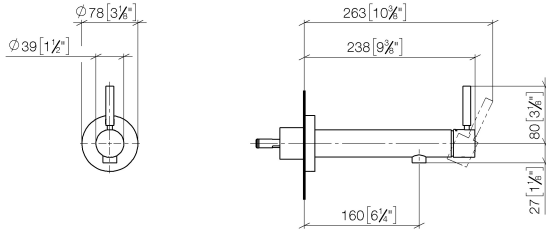

META Wall-mounted single-lever basin mixer without pop-up waste - Brushed Chrome

META

36 804 661

- 160mm projection
- fixed spout
- circular, air-enriched flow
- hole diameter 60 mm
- rosette Ø 78 mm
- max. flow 5.7 l/min
- lead-free
- with single-point mounting
- This product can help a building meet the requirements of Green Building Rating Systems, e.g. LEED®, BREEAM®, DGNB
- WRAS 2003025

36 804 661
mm [inches]

Flow rate chart

Certificates

LGA_19462.

DVGW_DW-
6512DN0127.

WRAS_2003025.

36 804 661
Parts for other
finishes can be found
here: Chrome

Spare parts list

No.	Item Number	Name	Quantity used	Delivery time
1	09 24 77 002 90	nut	1	2
2	90 31 11 030 00 90	pin	3	2
3	09 21 02 128 90	sleeve	1	2
4	09 14 10 139 90	seal	2	2
5	09 24 04 210 10 90	nipple	1	2
6	90 14 10 063 00 90	seal	1	2
7	09 27 88 009-93	rosette	1	20
8	09 31 11 144 90	pin	1	2
9	90 15 05 044 00 90	cartridge	1	2
10	90 28 10 148 00 90	accessories	1	2
11	09 24 04 266 90	nut	1	2
12	09 14 10 120 90	seal	1	2
13	09 28 30 043-93	cover	1	20
14	90 20 66 024 00-93	handle	1	20
15	90 23 01 168 00-93	aerator	1	20