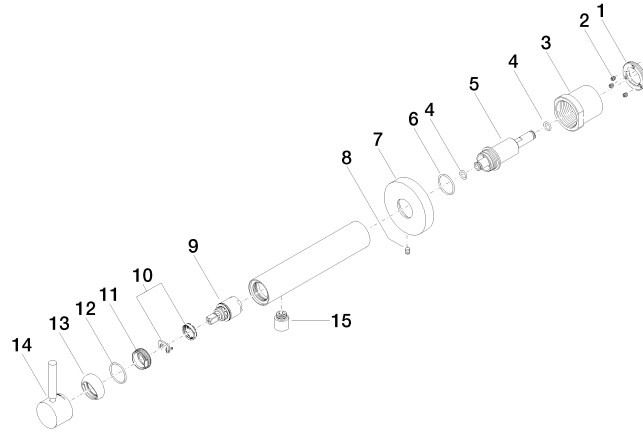

META Wall-mounted single-lever basin mixer without pop-up waste - Brushed Dark Platinum

META

36 804 661

- 160mm projection
- fixed spout
- circular, air-enriched flow
- hole diameter 60 mm
- rosette Ø 78 mm
- max. flow 5.7 l/min
- lead-free
- with single-point mounting
- This product can help a building meet the requirements of Green Building Rating Systems, e.g. LEED®, BREEAM®, DGNB

Required miscellaneous

- Concealed wall mounting -** 35 003 970 90
- min. recess depth 78 mm
 - max. recess depth 103 mm

36 804 661
mm [inches]

Flow rate chart

36 804 661

Spare parts list

No.	Item Number	Name	Quantity used	Delivery time
1	09 24 77 002 90	nut	1	2
2	90 31 11 030 00 90	pin	3	2
3	09 21 02 128 90	sleeve	1	2
4	09 14 10 139 90	seal	2	2
5	09 24 04 210 10 90	nipple	1	2
6	90 14 10 063 00 90	seal	1	2
7	09 27 88 009-99	rosette	1	60
8	09 31 11 144 90	pin	1	2
9	90 15 05 044 00 90	cartridge	1	2
10	90 28 10 148 00 90	accessories	1	2
11	09 24 04 266 90	nut	1	2
12	09 14 10 120 90	seal	1	2
13	09 28 30 043-99	cover	1	30
14	90 20 66 024 00-99	handle	1	30
15	90 23 01 168 00-99	aerator	1	30