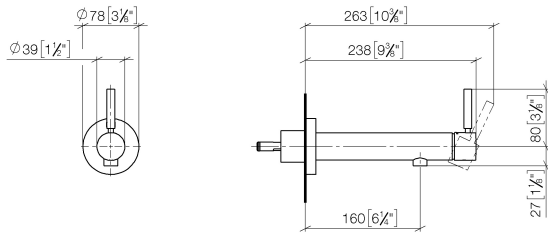

META Wall-mounted single-lever basin mixer without pop-up waste - Brushed Dark Platinum

META

36 804 661

- 160mm projection
- fixed spout
- circular, air-enriched flow
- hole diameter 60 mm
- rosette Ø 78 mm
- max. flow 5.7 l/min
- lead-free
- with single-point mounting
- This product can help a building meet the requirements of Green Building Rating Systems, e.g. LEED®, BREEAM®, DGNB

Required miscellaneous

- Concealed wall mounting -** 35 003 970 90
- min. recess depth 78 mm
 - max. recess depth 103 mm

36 804 661
mm [inches]

Flow rate chart

36 804 661

Spare parts list

No.	Item Number	Name	Quantity used	Delivery time
1	09 24 77 002 90	nut	1	2
2	90 31 11 030 00 90	pin	3	2
3	09 21 02 128 90	sleeve	1	2
4	09 14 10 139 90	seal	2	2
5	09 24 04 210 10 90	nipple	1	2
6	90 14 10 063 00 90	seal	1	2
7	09 27 88 009-99	rosette	1	60
8	09 31 11 144 90	pin	1	2
9	90 15 05 044 00 90	cartridge	1	2
10	90 28 10 148 00 90	accessories	1	2
11	09 24 04 266 90	nut	1	2
12	09 14 10 120 90	seal	1	2
13	09 28 30 043-99	cover	1	30
14	90 20 66 024 00-99	handle	1	30
15	90 23 01 168 00-99	aerator	1	30