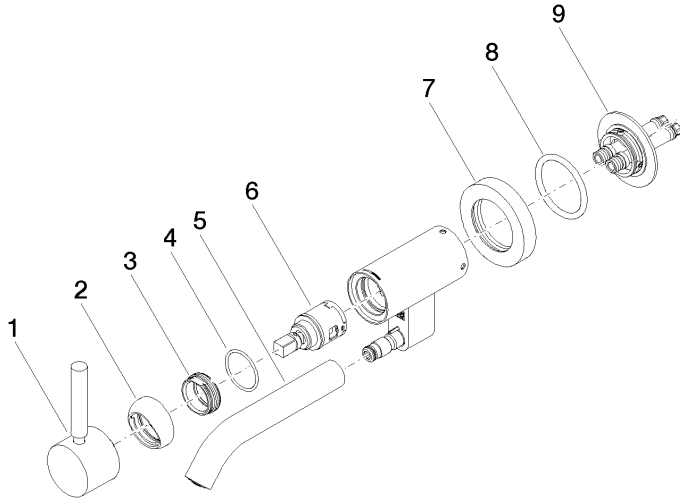

META Wall-mounted single-lever basin mixer without pop-up waste - Brushed Platinum

META

36 805 660

- 185mm projection
- fixed spout
- circular, air-enriched flow
- hole diameter 35 mm
- rosette Ø 60 mm
- max. flow 5.7 l/min
- lead-free
- with single-point mounting
- This product can help a building meet the requirements of Green Building Rating Systems, e.g. LEED®, BREEAM®, DGNB

Required miscellaneous

- Concealed wall mounting -** 35 050 970 90
- max. recess depth 105 mm
 - min. recess depth 80 mm

36 805 660
mm [inches]

Flow rate chart

Certificates

LGA_38421.

WRAS_240102017.

36 805 660

Spare parts list

No.	Item Number	Name	Quantity used	Delivery time
1	90 20 66 030 00-06	handle	1	10
2	09 28 30 043-06	cover	1	10
3	09 24 04 266 90	nut	1	2
4	09 14 10 120 90	seal	1	2
5	90 11 06 217 00-06	spout	1	10
6	90 15 05 042 00 90	cartridge	1	2
7	09 27 89 004-06	rosette	1	10
8	09 14 10 041 90	seal	1	2
9	90 30 11 296 00 90	flange	1	2