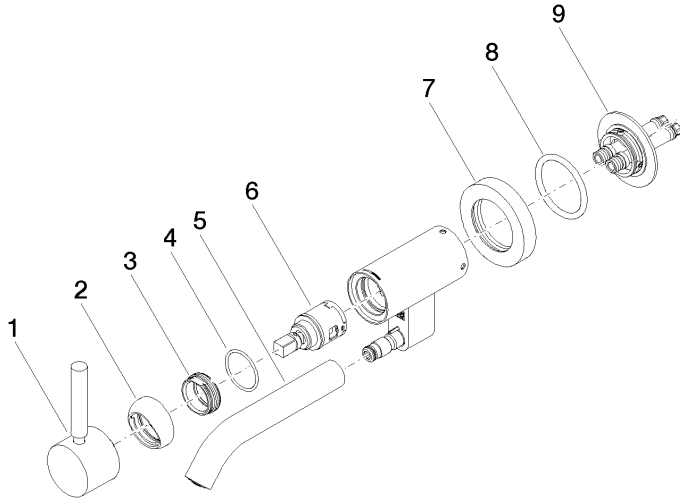

**META Wall-mounted single-lever basin mixer without pop-up waste - Dark
Chrome**

META

36 805 660

- 185mm projection
- fixed spout
- circular, air-enriched flow
- hole diameter 35 mm
- rosette Ø 60 mm
- max. flow 5.7 l/min
- lead-free
- with single-point mounting
- This product can help a building meet the requirements of Green Building Rating Systems, e.g. LEED®, BREEAM®, DGNB

36 805 660
mm [inches]

Flow rate chart

Certificates

LGA_38421.

WRAS_240102017.

36 805 660
Parts for other
finishes can be found
here: Chrome

Spare parts list

No.	Item Number	Name	Quantity used	Delivery time
1	90 20 66 030 00-19	handle	1	20
2	09 28 30 043-19	cover	1	20
3	09 24 04 266 90	nut	1	2
4	09 14 10 120 90	seal	1	2
5	90 11 06 217 00-19	spout	1	20
6	90 15 05 042 00 90	cartridge	1	2
7	09 27 89 004-19	rosette	1	20
8	09 14 10 041 90	seal	1	2
9	90 30 11 296 00 90	flange	1	2