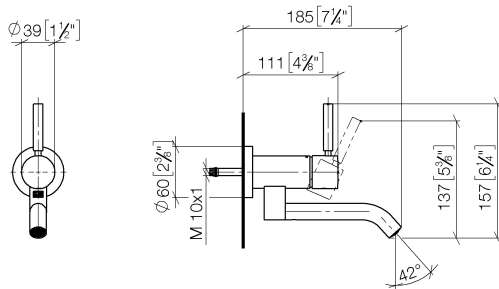

**META Wall-mounted single-lever basin mixer without pop-up waste - Dark
Chrome**

META

36 805 660

- 185mm projection
- fixed spout
- circular, air-enriched flow
- hole diameter 35 mm
- rosette Ø 60 mm
- max. flow 5.7 l/min
- lead-free
- with single-point mounting
- This product can help a building meet the requirements of Green Building Rating Systems, e.g. LEED®, BREEAM®, DGNB

36 805 660
mm [inches]

Flow rate chart

Certificates

LGA_38421.

WRAS_240102017.

36 805 660
Parts for other
finishes can be found
here: Chrome

Spare parts list

No.	Item Number	Name	Quantity used	Delivery time
1	90 20 66 030 00-19	handle	1	20
2	09 28 30 043-19	cover	1	20
3	09 24 04 266 90	nut	1	2
4	09 14 10 120 90	seal	1	2
5	90 11 06 217 00-19	spout	1	20
6	90 15 05 042 00 90	cartridge	1	2
7	09 27 89 004-19	rosette	1	20
8	09 14 10 041 90	seal	1	2
9	90 30 11 296 00 90	flange	1	2