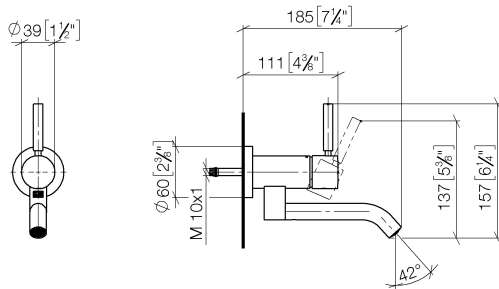

**META Wall-mounted single-lever basin mixer without pop-up waste - Matte Black**

META

36 805 660

- 185mm projection
- fixed spout
- circular, air-enriched flow
- hole diameter 35 mm
- rosette Ø 60 mm
- max. flow 5.7 l/min
- lead-free
- with single-point mounting
- This product can help a building meet the requirements of Green Building Rating Systems, e.g. LEED®, BREEAM®, DGNB

**Required miscellaneous**

- Concealed wall mounting -** 35 050 970 90
- max. recess depth 105 mm
  - min. recess depth 80 mm

36 805 660  
mm [inches]

**Flow rate chart**

**Certificates**

LGA\_38421.

WRAS\_240102017.

36 805 660

**Spare parts list**

No.	Item Number	Name	Quantity used	Delivery time
1	90 20 66 030 00-33	handle	1	30
2	09 28 30 043-33	cover	1	30
3	09 24 04 266 90	nut	1	2
4	09 14 10 120 90	seal	1	2
5	90 11 06 217 00-33	spout	1	30
6	90 15 05 042 00 90	cartridge	1	2
7	09 27 89 004-33	rosette	1	30
8	09 14 10 041 90	seal	1	2
9	90 30 11 296 00 90	flange	1	2