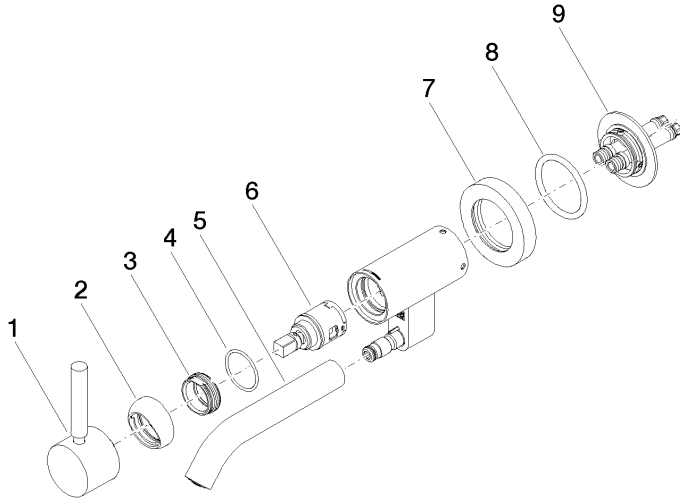

**META Wall-mounted single-lever basin mixer without pop-up waste - Matte Black**

META

36 805 660

- 185mm projection
- fixed spout
- circular, air-enriched flow
- hole diameter 35 mm
- rosette Ø 60 mm
- max. flow 5.7 l/min
- lead-free
- with single-point mounting
- This product can help a building meet the requirements of Green Building Rating Systems, e.g. LEED®, BREEAM®, DGNB

**Required miscellaneous**

- Concealed wall mounting -** 35 050 970 90
- max. recess depth 105 mm
  - min. recess depth 80 mm

36 805 660  
mm [inches]

**Flow rate chart**

**Certificates**

LGA\_38421.

WRAS\_240102017.

36 805 660

**Spare parts list**

No.	Item Number	Name	Quantity used	Delivery time
1	90 20 66 030 00-33	handle	1	30
2	09 28 30 043-33	cover	1	30
3	09 24 04 266 90	nut	1	2
4	09 14 10 120 90	seal	1	2
5	90 11 06 217 00-33	spout	1	30
6	90 15 05 042 00 90	cartridge	1	2
7	09 27 89 004-33	rosette	1	30
8	09 14 10 041 90	seal	1	2
9	90 30 11 296 00 90	flange	1	2